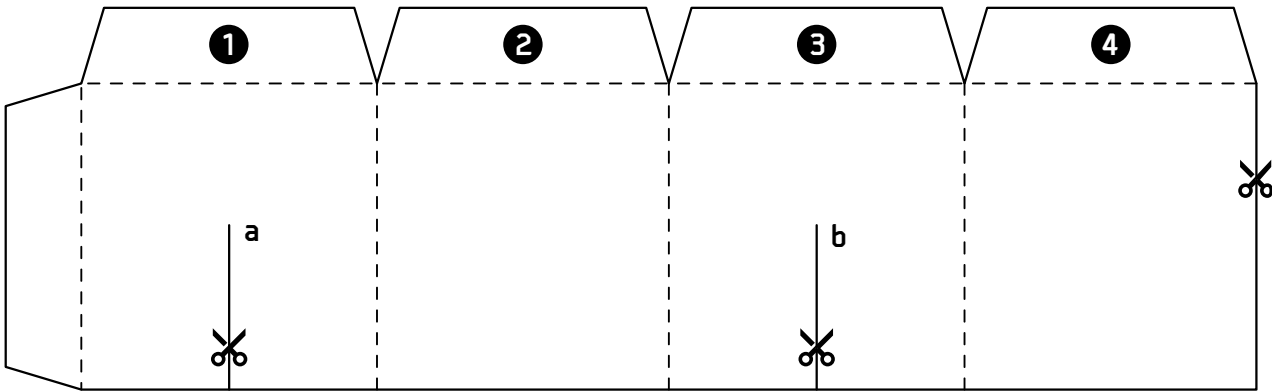

# COMPATIBILITY TESTER

Scale Check Zone : 

CHECK IF YOUR PRINT IS TRUE TO SIZE WITH THE SCALE CHECK. WITH A RULER, CHECK IF THE TWO LINES ARE 3CM AND 3 INCHES AS INDICATED.