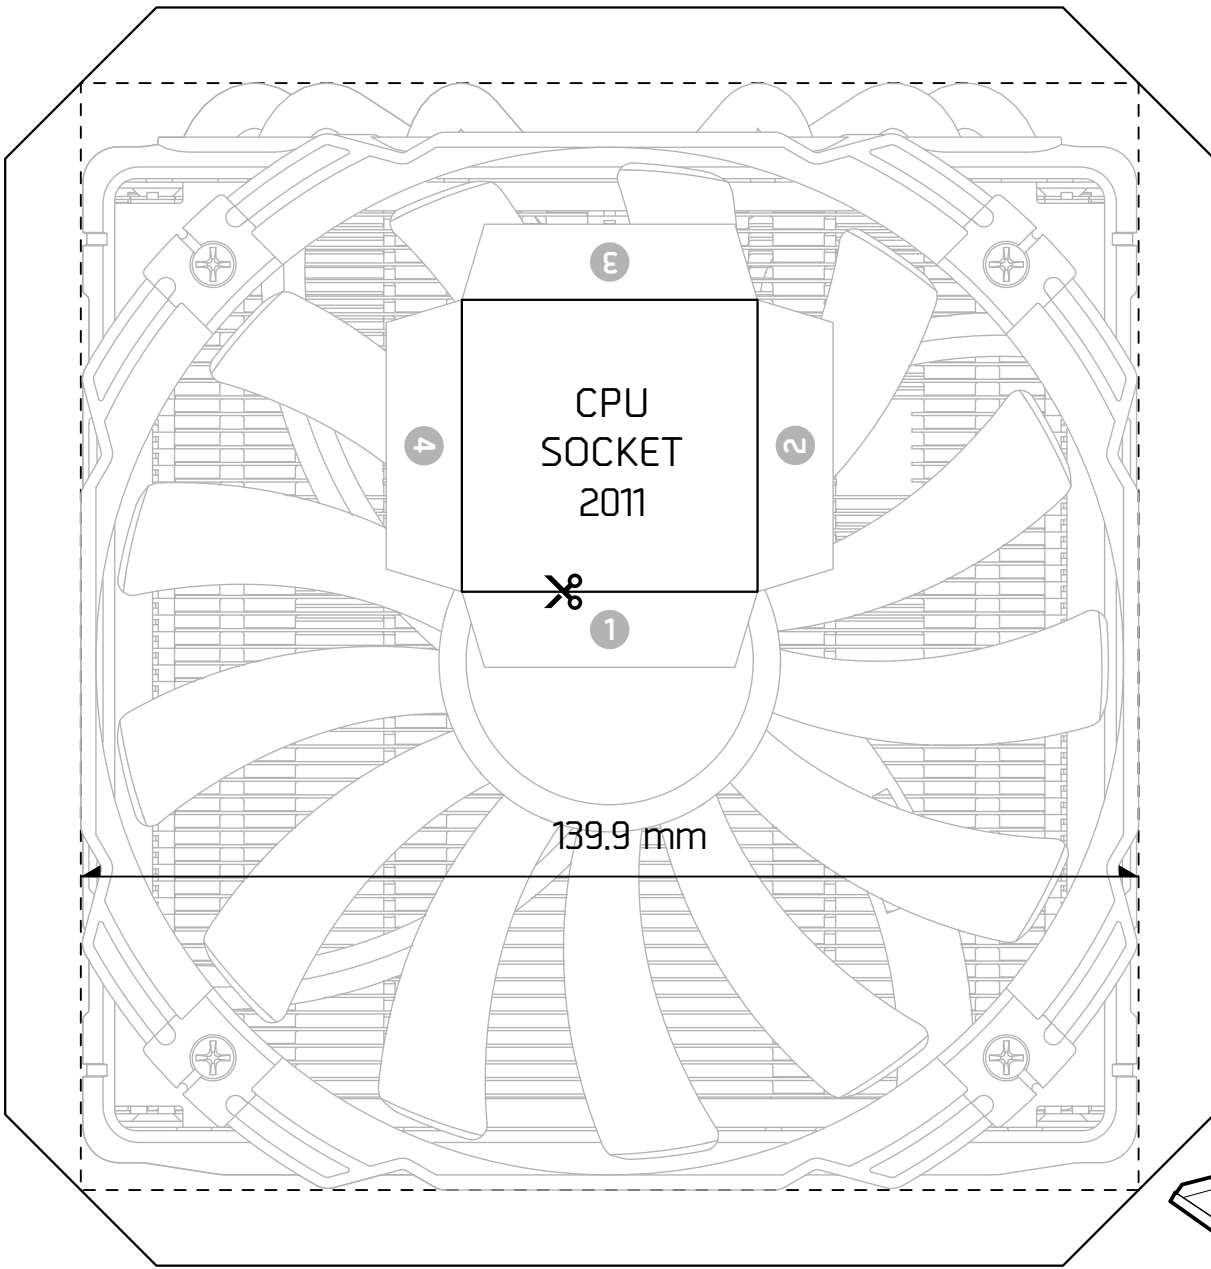

# COMPATIBILITY TESTER

Scale Check Zone : 

CHECK IF YOUR PRINT IS TRUE TO SIZE WITH THE SCALE CHECK. WITH A RULER, CHECK IF THE TWO LINES ARE 3CM AND 3 INCHES AS INDICATED.