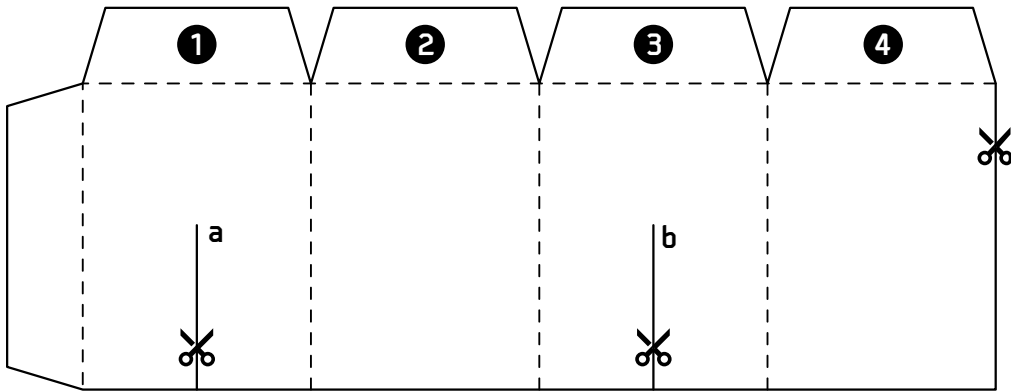

# COMPATIBILITY TESTER

Scale Check Zone :  3 cm  3 inch

CHECK IF YOUR PRINT IS TRUE TO SIZE WITH THE SCALE CHECK. WITH A RULER, CHECK IF THE TWO LINES ARE 3CM AND 3 INCHES AS INDICATED.