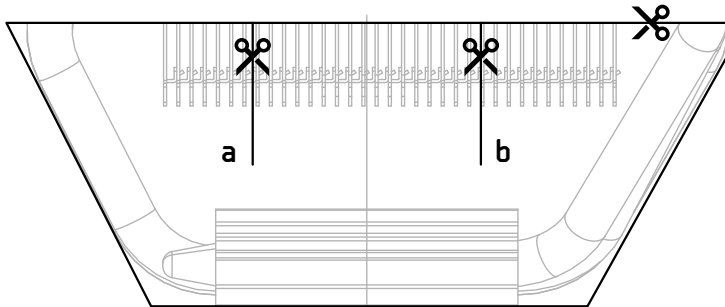

# COMPATIBILITY TESTER

Scale Check Zone :  3 cm  3 inch

CHECK IF YOUR PRINT IS TRUE TO SIZE WITH THE SCALE CHECK. WITH A RULER, CHECK IF THE TWO LINES ARE 3CM AND 3 INCHES AS INDICATED.