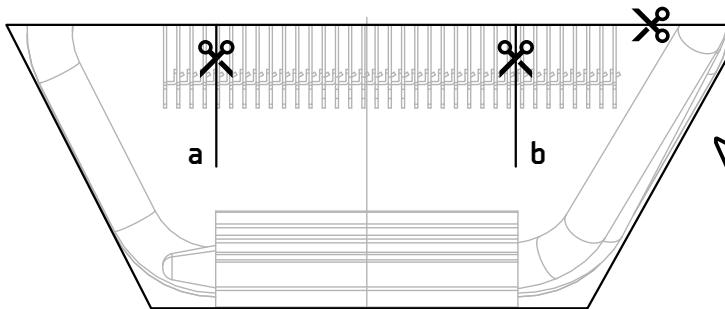

# COMPATIBILITY TESTER

Scale Check Zone :  3 cm  3 inch

CHECK IF YOUR PRINT IS TRUE TO SIZE WITH THE SCALE CHECK. WITH A RULER, CHECK IF THE TWO LINES ARE 3CM AND 3 INCHES AS INDICATED.