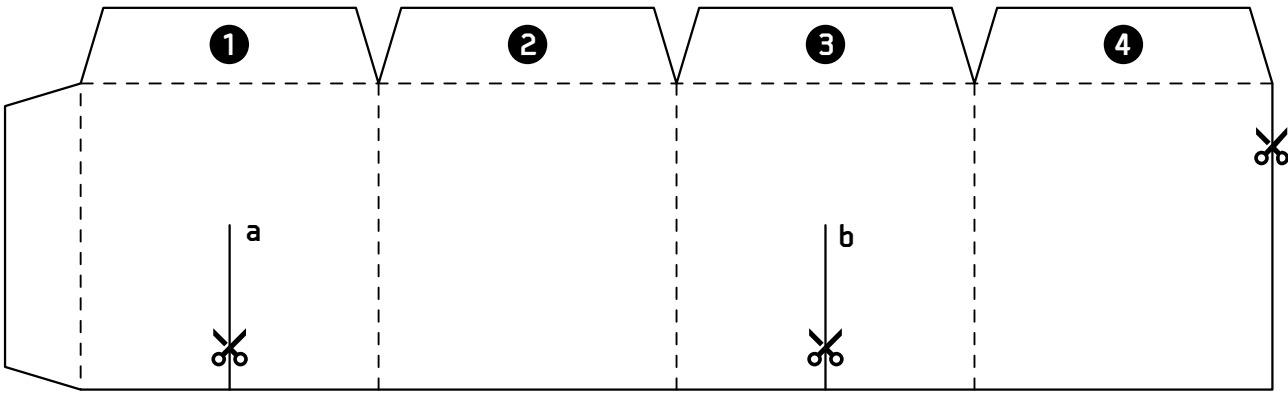

# COMPATIBILITY TESTER

Scale Check Zone :  3 cm  3 inch

CHECK IF YOUR PRINT IS TRUE TO SIZE WITH THE SCALE CHECK. WITH A RULER, CHECK IF THE TWO LINES ARE 3CM AND 3 INCHES AS INDICATED.