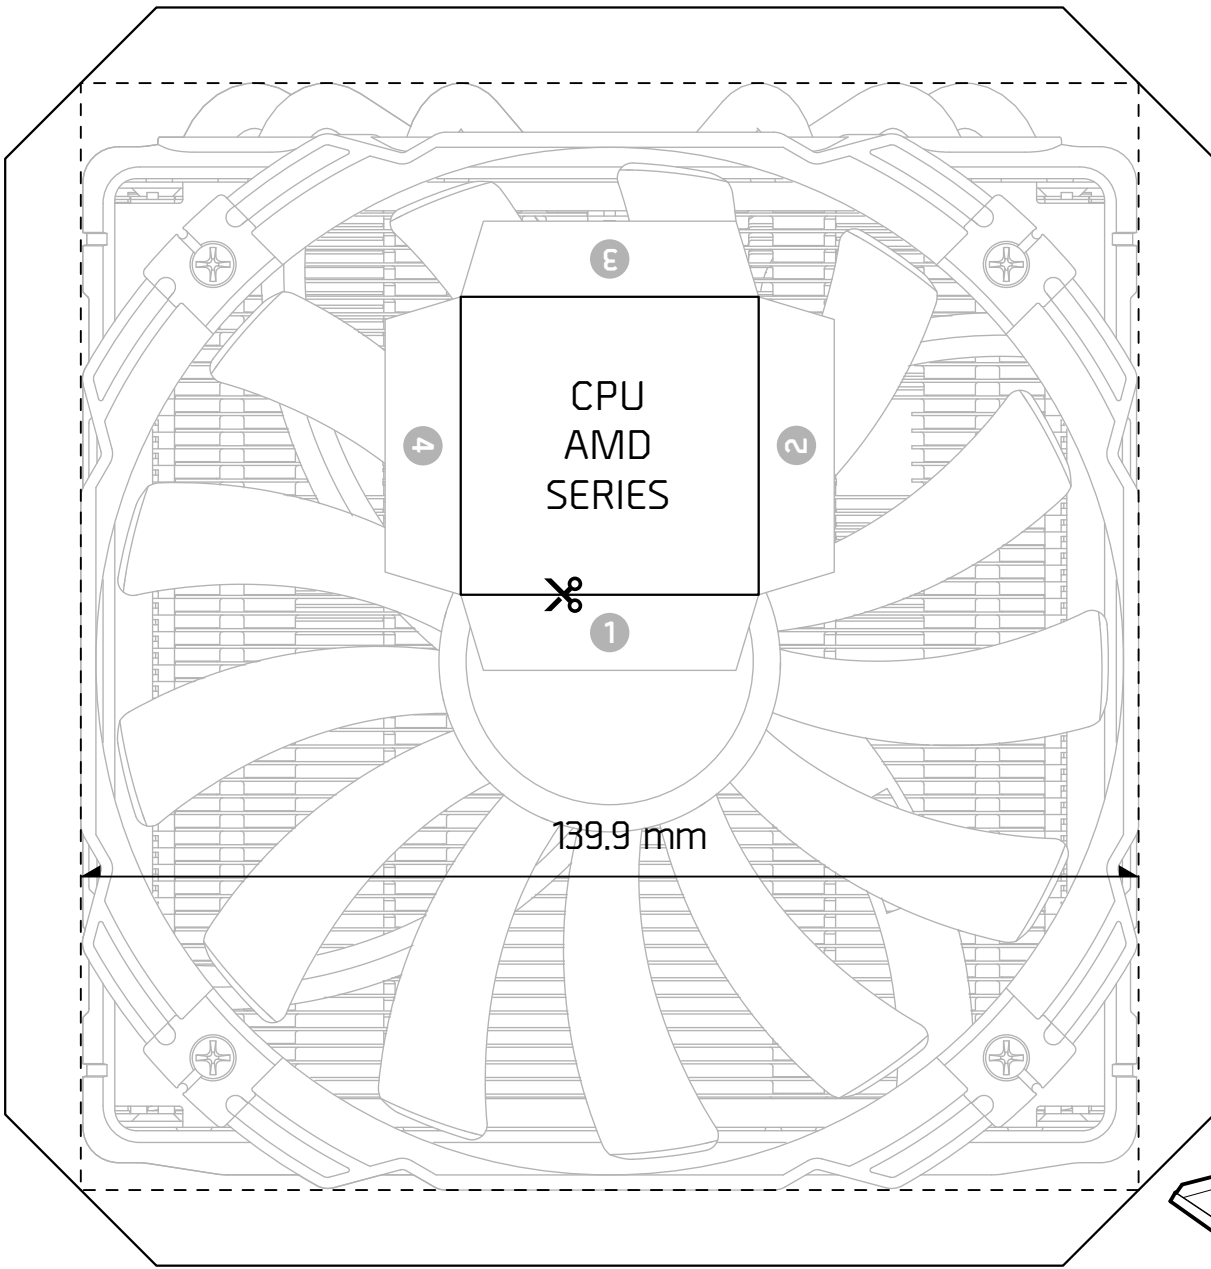

# COMPATIBILITY TESTER

Scale Check Zone :  3 cm  3 inch

CHECK IF YOUR PRINT IS TRUE TO SIZE WITH THE SCALE CHECK. WITH A RULER, CHECK IF THE TWO LINES ARE 3CM AND 3 INCHES AS INDICATED.