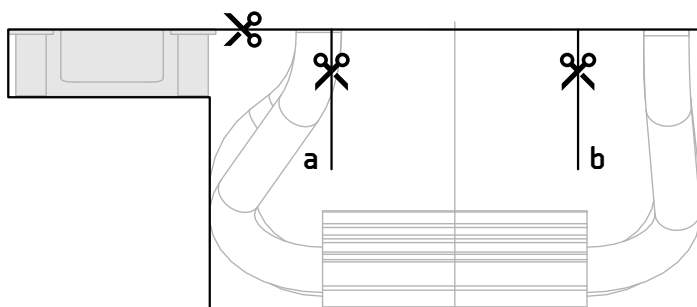

H5 ULTIMATE COMPATIBILITY TESTER

Scale Check Zone : 3 cm 3 inch

CHECK IF YOUR PRINT IS TRUE TO SIZE WITH THE SCALE CHECK. WITH A RULER, CHECK IF THE TWO LINES ARE 3CM AND 3 INCHES AS INDICATED.

H5 ULTIMATE COMPATIBILITY TESTER

Scale Check Zone : 3 cm 3 inch

CHECK IF YOUR PRINT IS TRUE TO SIZE WITH THE SCALE CHECK. WITH A RULER, CHECK IF THE TWO LINES ARE 3CM AND 3 INCHES AS INDICATED.

H5 ULTIMATE COMPATIBILITY TESTER

Scale Check Zone : 3 cm 3 inch

CHECK IF YOUR PRINT IS TRUE TO SIZE WITH THE SCALE CHECK. WITH A RULER, CHECK IF THE TWO LINES ARE 3CM AND 3 INCHES AS INDICATED.

H5 ULTIMATE COMPATIBILITY TESTER

3 inch

Scale Check Zone : 

CHECK IF YOUR PRINT IS TRUE TO SIZE WITH THE SCALE CHECK. WITH A RULER, CHECK IF THE TWO LINES ARE 3CM AND 3 INCHES AS INDICATED.

H5 ULTIMATE COMPATIBILITY TESTER

Scale Check Zone :  3 cm  3 inch

CHECK IF YOUR PRINT IS TRUE TO SIZE WITH THE SCALE CHECK. WITH A RULER, CHECK IF THE TWO LINES ARE 3CM AND 3 INCHES AS INDICATED.