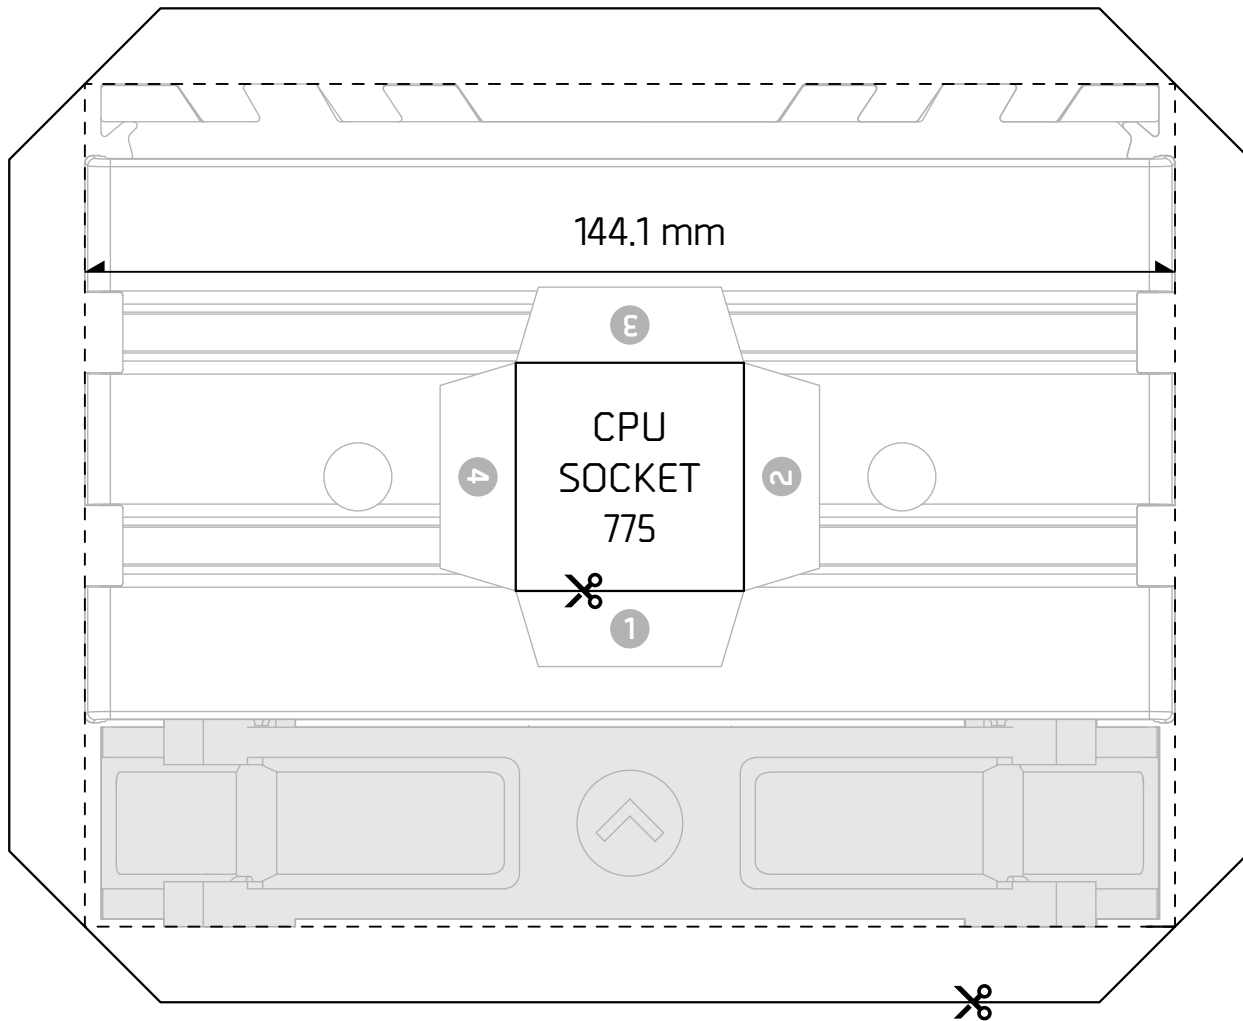

H5 ULTIMATE COMPATIBILITY TESTER

Scale Check Zone : 3 cm 3 inch

CHECK IF YOUR PRINT IS TRUE TO SIZE WITH THE SCALE CHECK. WITH A RULER, CHECK IF THE TWO LINES ARE 3CM AND 3 INCHES AS INDICATED.

H5 ULTIMATE COMPATIBILITY TESTER

Scale Check Zone : 3 cm 3 inch

CHECK IF YOUR PRINT IS TRUE TO SIZE WITH THE SCALE CHECK. WITH A RULER, CHECK IF THE TWO LINES ARE 3CM AND 3 INCHES AS INDICATED.

H5 ULTIMATE COMPATIBILITY TESTER

Scale Check Zone : 3 cm 3 inch

CHECK IF YOUR PRINT IS TRUE TO SIZE WITH THE SCALE CHECK. WITH A RULER, CHECK IF THE TWO LINES ARE 3CM AND 3 INCHES AS INDICATED.

H5 ULTIMATE COMPATIBILITY TESTER

3 inch

Scale Check Zone : 

CHECK IF YOUR PRINT IS TRUE TO SIZE WITH THE SCALE CHECK. WITH A RULER, CHECK IF THE TWO LINES ARE 3CM AND 3 INCHES AS INDICATED.

H5 ULTIMATE COMPATIBILITY TESTER

Scale Check Zone :  3 cm  3 inch

CHECK IF YOUR PRINT IS TRUE TO SIZE WITH THE SCALE CHECK. WITH A RULER, CHECK IF THE TWO LINES ARE 3CM AND 3 INCHES AS INDICATED.