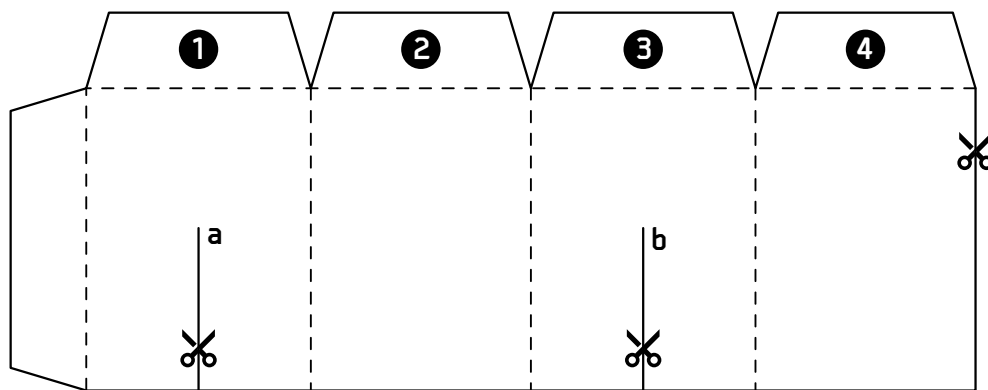

H5 ULTIMATE COMPATIBILITY TESTER

Scale Check Zone : 3 cm 3 inch

CHECK IF YOUR PRINT IS TRUE TO SIZE WITH THE SCALE CHECK. WITH A RULER, CHECK IF THE TWO LINES ARE 3CM AND 3 INCHES AS INDICATED.

H5 ULTIMATE COMPATIBILITY TESTER

Scale Check Zone : 3 cm 3 inch

CHECK IF YOUR PRINT IS TRUE TO SIZE WITH THE SCALE CHECK. WITH A RULER, CHECK IF THE TWO LINES ARE 3CM AND 3 INCHES AS INDICATED.

H5 ULTIMATE COMPATIBILITY TESTER

Scale Check Zone : 3 cm 3 inch

CHECK IF YOUR PRINT IS TRUE TO SIZE WITH THE SCALE CHECK. WITH A RULER, CHECK IF THE TWO LINES ARE 3CM AND 3 INCHES AS INDICATED.

H5 ULTIMATE COMPATIBILITY TESTER

3 inch

Scale Check Zone : 

CHECK IF YOUR PRINT IS TRUE TO SIZE WITH THE SCALE CHECK. WITH A RULER, CHECK IF THE TWO LINES ARE 3CM AND 3 INCHES AS INDICATED.

H5 ULTIMATE COMPATIBILITY TESTER

Scale Check Zone :  3 cm  3 inch

CHECK IF YOUR PRINT IS TRUE TO SIZE WITH THE SCALE CHECK. WITH A RULER, CHECK IF THE TWO LINES ARE 3CM AND 3 INCHES AS INDICATED.