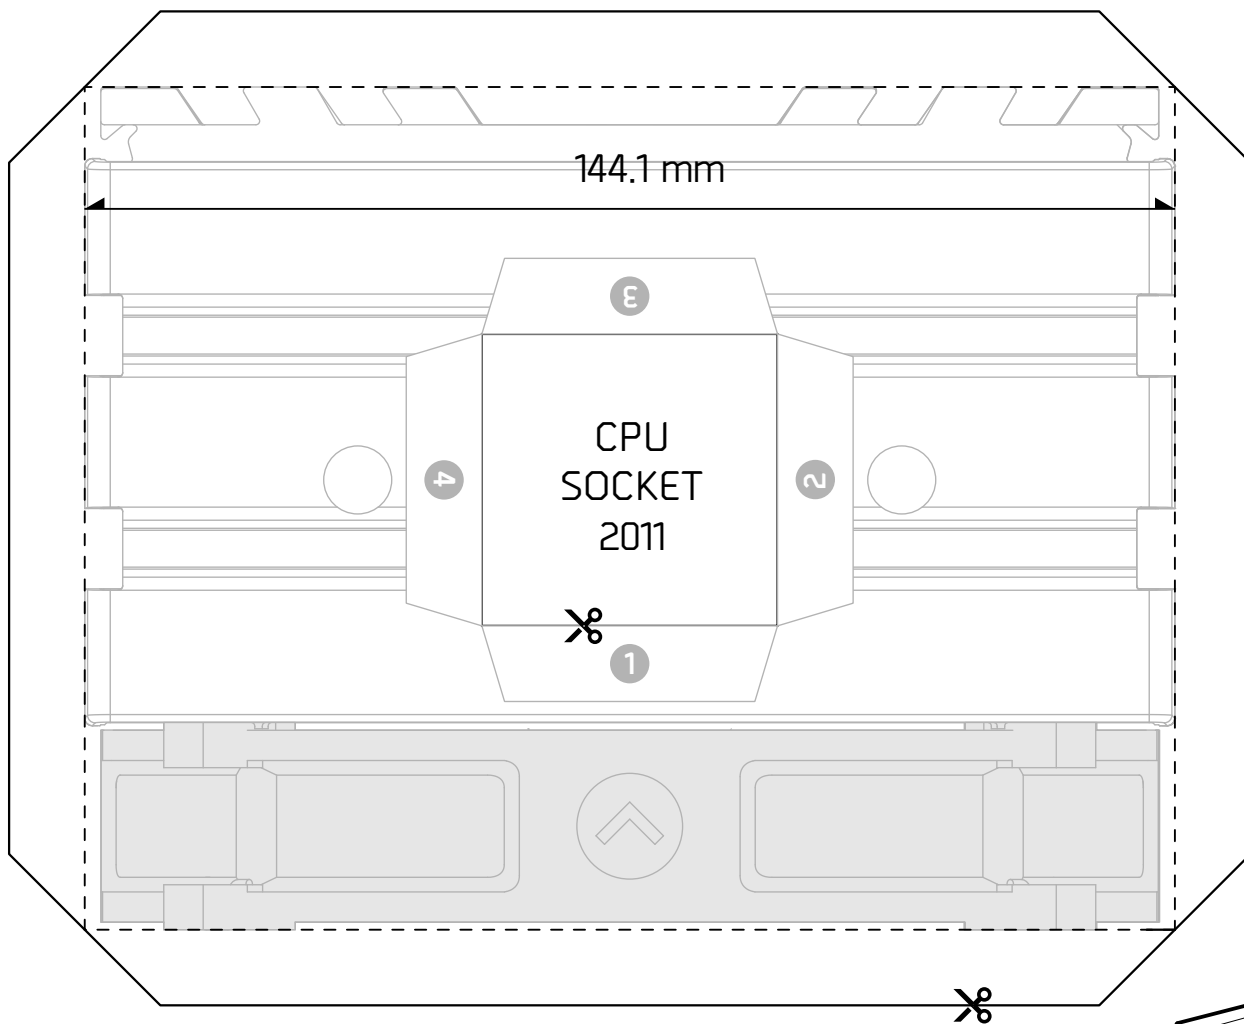

H5 ULTIMATE COMPATIBILITY TESTER

Scale Check Zone : 3 cm 3 inch

CHECK IF YOUR PRINT IS TRUE TO SIZE WITH THE SCALE CHECK. WITH A RULER, CHECK IF THE TWO LINES ARE 3CM AND 3 INCHES AS INDICATED.

H5 ULTIMATE COMPATIBILITY TESTER

Scale Check Zone : 3 cm 3 inch

CHECK IF YOUR PRINT IS TRUE TO SIZE WITH THE SCALE CHECK. WITH A RULER, CHECK IF THE TWO LINES ARE 3CM AND 3 INCHES AS INDICATED.

H5 ULTIMATE COMPATIBILITY TESTER

Scale Check Zone : 3 cm 3 inch

CHECK IF YOUR PRINT IS TRUE TO SIZE WITH THE SCALE CHECK. WITH A RULER, CHECK IF THE TWO LINES ARE 3CM AND 3 INCHES AS INDICATED.

H5 ULTIMATE COMPATIBILITY TESTER

3 inch

Scale Check Zone : 

CHECK IF YOUR PRINT IS TRUE TO SIZE WITH THE SCALE CHECK. WITH A RULER, CHECK IF THE TWO LINES ARE 3CM AND 3 INCHES AS INDICATED.

H5 ULTIMATE COMPATIBILITY TESTER

Scale Check Zone :  3 cm  3 inch

CHECK IF YOUR PRINT IS TRUE TO SIZE WITH THE SCALE CHECK. WITH A RULER, CHECK IF THE TWO LINES ARE 3CM AND 3 INCHES AS INDICATED.