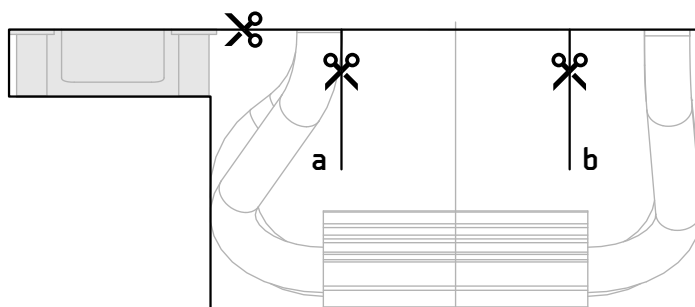

H5 ULTIMATE COMPATIBILITY TESTER

Scale Check Zone : 3 cm 3 inch

CHECK IF YOUR PRINT IS TRUE TO SIZE WITH THE SCALE CHECK. WITH A RULER, CHECK IF THE TWO LINES ARE 3CM AND 3 INCHES AS INDICATED.

H5 ULTIMATE COMPATIBILITY TESTER

Scale Check Zone : 3 cm 3 inch

CHECK IF YOUR PRINT IS TRUE TO SIZE WITH THE SCALE CHECK. WITH A RULER, CHECK IF THE TWO LINES ARE 3CM AND 3 INCHES AS INDICATED.

H5 ULTIMATE COMPATIBILITY TESTER

Scale Check Zone : 3 cm 3 inch

CHECK IF YOUR PRINT IS TRUE TO SIZE WITH THE SCALE CHECK. WITH A RULER, CHECK IF THE TWO LINES ARE 3CM AND 3 INCHES AS INDICATED.

H5 ULTIMATE COMPATIBILITY TESTER

3 inch

Scale Check Zone : 

CHECK IF YOUR PRINT IS TRUE TO SIZE WITH THE SCALE CHECK. WITH A RULER, CHECK IF THE TWO LINES ARE 3CM AND 3 INCHES AS INDICATED.

H5 ULTIMATE COMPATIBILITY TESTER

Scale Check Zone :  3 cm  3 inch

CHECK IF YOUR PRINT IS TRUE TO SIZE WITH THE SCALE CHECK. WITH A RULER, CHECK IF THE TWO LINES ARE 3CM AND 3 INCHES AS INDICATED.