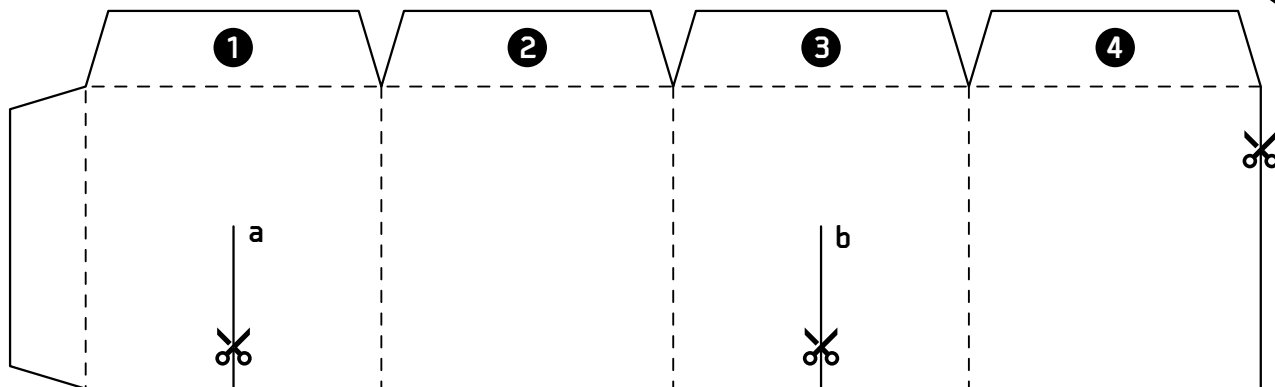

H5 ULTIMATE COMPATIBILITY TESTER

Scale Check Zone : 3 cm 3 inch

CHECK IF YOUR PRINT IS TRUE TO SIZE WITH THE SCALE CHECK. WITH A RULER, CHECK IF THE TWO LINES ARE 3CM AND 3 INCHES AS INDICATED.

H5 ULTIMATE COMPATIBILITY TESTER

Scale Check Zone : 3 cm 3 inch

CHECK IF YOUR PRINT IS TRUE TO SIZE WITH THE SCALE CHECK. WITH A RULER, CHECK IF THE TWO LINES ARE 3CM AND 3 INCHES AS INDICATED.

H5 ULTIMATE COMPATIBILITY TESTER

Scale Check Zone : 3 cm 3 inch

CHECK IF YOUR PRINT IS TRUE TO SIZE WITH THE SCALE CHECK. WITH A RULER, CHECK IF THE TWO LINES ARE 3CM AND 3 INCHES AS INDICATED.

H5 ULTIMATE COMPATIBILITY TESTER

3 inch

Scale Check Zone : 

CHECK IF YOUR PRINT IS TRUE TO SIZE WITH THE SCALE CHECK. WITH A RULER, CHECK IF THE TWO LINES ARE 3CM AND 3 INCHES AS INDICATED.

H5 ULTIMATE COMPATIBILITY TESTER

Scale Check Zone :  3 cm  3 inch

CHECK IF YOUR PRINT IS TRUE TO SIZE WITH THE SCALE CHECK. WITH A RULER, CHECK IF THE TWO LINES ARE 3CM AND 3 INCHES AS INDICATED.