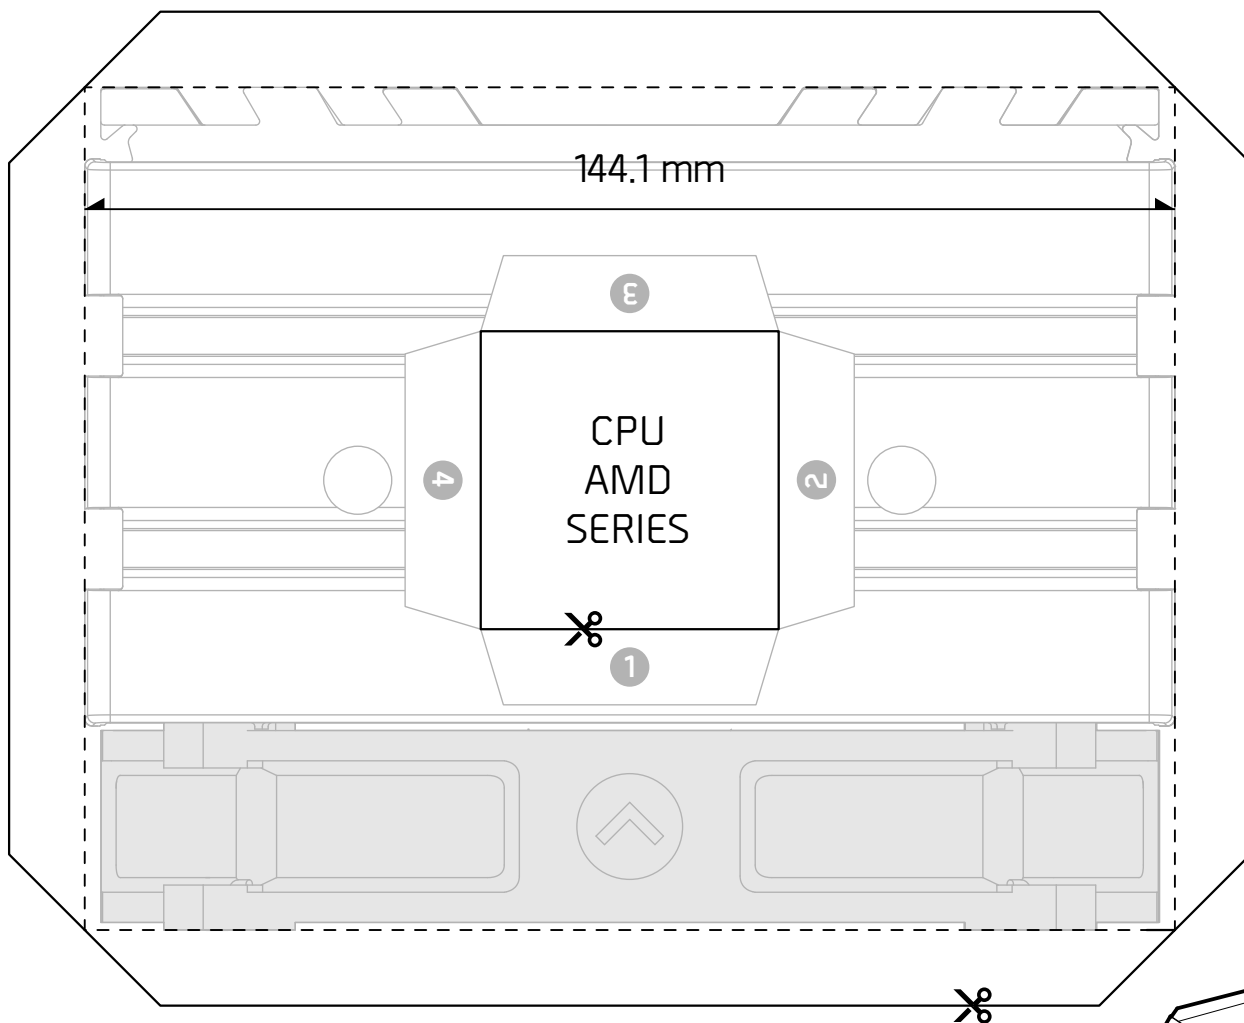

H5 ULTIMATE COMPATIBILITY TESTER

Scale Check Zone : 3 cm 3 inch

CHECK IF YOUR PRINT IS TRUE TO SIZE WITH THE SCALE CHECK. WITH A RULER, CHECK IF THE TWO LINES ARE 3CM AND 3 INCHES AS INDICATED.

H5 ULTIMATE COMPATIBILITY TESTER

Scale Check Zone : 3 cm 3 inch

CHECK IF YOUR PRINT IS TRUE TO SIZE WITH THE SCALE CHECK. WITH A RULER, CHECK IF THE TWO LINES ARE 3CM AND 3 INCHES AS INDICATED.

H5 ULTIMATE COMPATIBILITY TESTER

Scale Check Zone : 3 cm 3 inch

CHECK IF YOUR PRINT IS TRUE TO SIZE WITH THE SCALE CHECK. WITH A RULER, CHECK IF THE TWO LINES ARE 3CM AND 3 INCHES AS INDICATED.

H5 ULTIMATE COMPATIBILITY TESTER

3 inch

Scale Check Zone : 

CHECK IF YOUR PRINT IS TRUE TO SIZE WITH THE SCALE CHECK. WITH A RULER, CHECK IF THE TWO LINES ARE 3CM AND 3 INCHES AS INDICATED.

H5 ULTIMATE COMPATIBILITY TESTER

Scale Check Zone :  3 cm  3 inch

CHECK IF YOUR PRINT IS TRUE TO SIZE WITH THE SCALE CHECK. WITH A RULER, CHECK IF THE TWO LINES ARE 3CM AND 3 INCHES AS INDICATED.