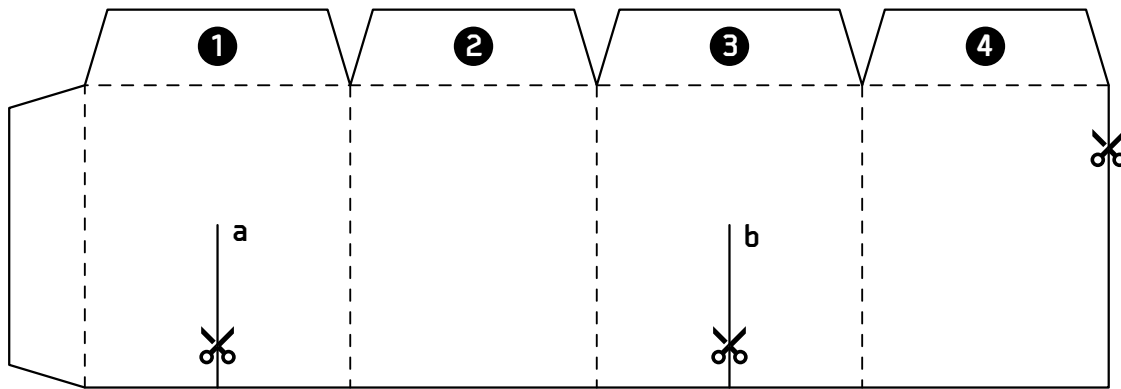

H5 ULTIMATE COMPATIBILITY TESTER

Scale Check Zone : 3 cm 3 inch

CHECK IF YOUR PRINT IS TRUE TO SIZE WITH THE SCALE CHECK. WITH A RULER, CHECK IF THE TWO LINES ARE 3CM AND 3 INCHES AS INDICATED.

H5 ULTIMATE COMPATIBILITY TESTER

Scale Check Zone : 3 cm 3 inch

CHECK IF YOUR PRINT IS TRUE TO SIZE WITH THE SCALE CHECK. WITH A RULER, CHECK IF THE TWO LINES ARE 3CM AND 3 INCHES AS INDICATED.

H5 ULTIMATE COMPATIBILITY TESTER

Scale Check Zone : 3 cm 3 inch

CHECK IF YOUR PRINT IS TRUE TO SIZE WITH THE SCALE CHECK. WITH A RULER, CHECK IF THE TWO LINES ARE 3CM AND 3 INCHES AS INDICATED.

H5 ULTIMATE COMPATIBILITY TESTER

3 inch

Scale Check Zone : 

CHECK IF YOUR PRINT IS TRUE TO SIZE WITH THE SCALE CHECK. WITH A RULER, CHECK IF THE TWO LINES ARE 3CM AND 3 INCHES AS INDICATED.

H5 ULTIMATE COMPATIBILITY TESTER

Scale Check Zone :  3 cm  3 inch

CHECK IF YOUR PRINT IS TRUE TO SIZE WITH THE SCALE CHECK. WITH A RULER, CHECK IF THE TWO LINES ARE 3CM AND 3 INCHES AS INDICATED.