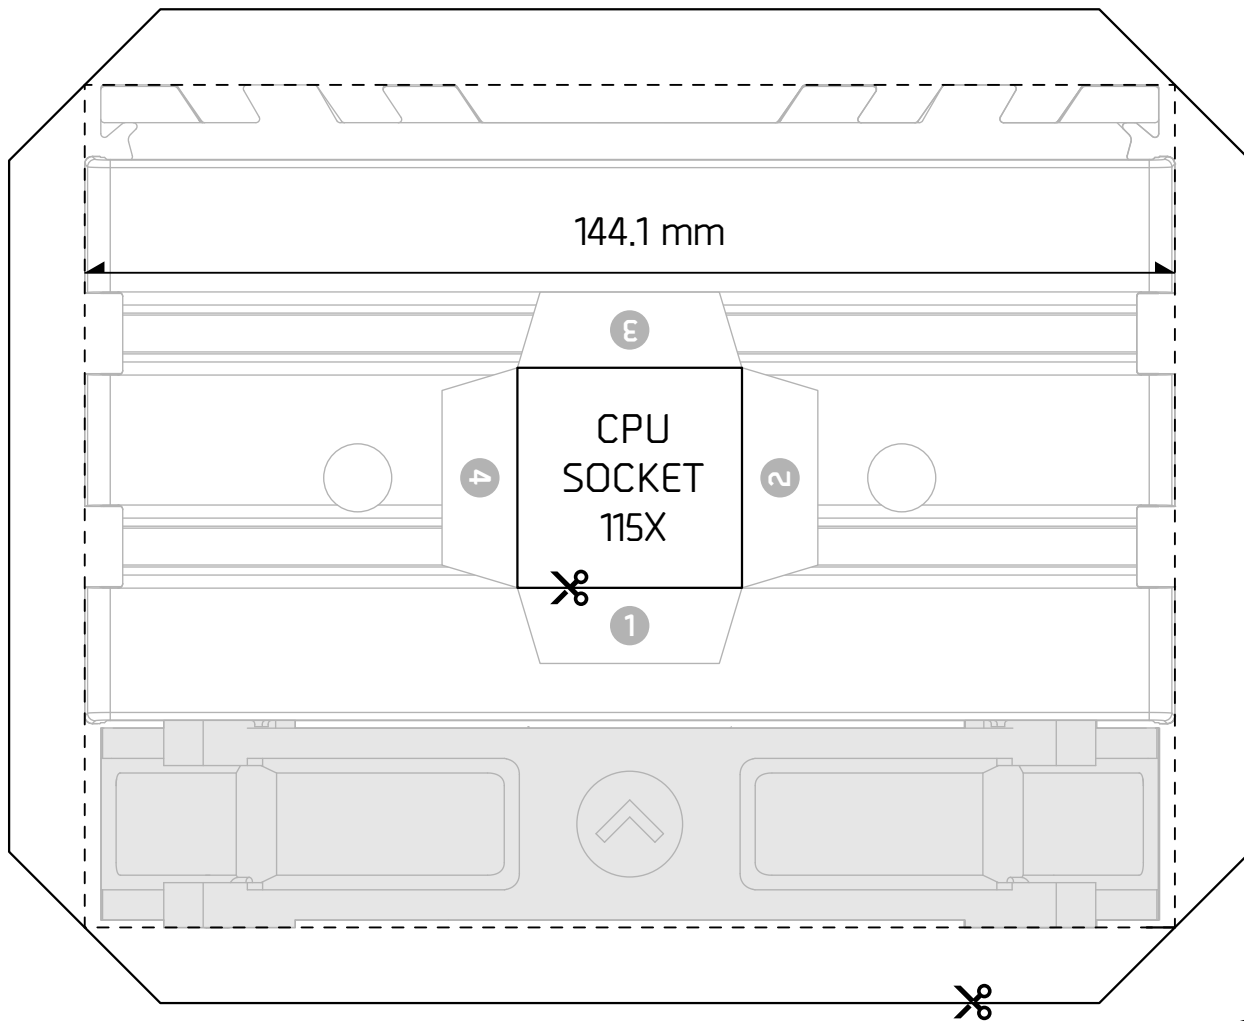

H5 ULTIMATE COMPATIBILITY TESTER

Scale Check Zone : 3 cm 3 inch

CHECK IF YOUR PRINT IS TRUE TO SIZE WITH THE SCALE CHECK. WITH A RULER, CHECK IF THE TWO LINES ARE 3CM AND 3 INCHES AS INDICATED.

H5 ULTIMATE COMPATIBILITY TESTER

Scale Check Zone : 3 cm 3 inch

CHECK IF YOUR PRINT IS TRUE TO SIZE WITH THE SCALE CHECK. WITH A RULER, CHECK IF THE TWO LINES ARE 3CM AND 3 INCHES AS INDICATED.

H5 ULTIMATE COMPATIBILITY TESTER

Scale Check Zone : 3 cm 3 inch

CHECK IF YOUR PRINT IS TRUE TO SIZE WITH THE SCALE CHECK. WITH A RULER, CHECK IF THE TWO LINES ARE 3CM AND 3 INCHES AS INDICATED.

H5 ULTIMATE COMPATIBILITY TESTER

3 inch

Scale Check Zone : 

CHECK IF YOUR PRINT IS TRUE TO SIZE WITH THE SCALE CHECK. WITH A RULER, CHECK IF THE TWO LINES ARE 3CM AND 3 INCHES AS INDICATED.

H5 ULTIMATE COMPATIBILITY TESTER

Scale Check Zone :  3 cm  3 inch

CHECK IF YOUR PRINT IS TRUE TO SIZE WITH THE SCALE CHECK. WITH A RULER, CHECK IF THE TWO LINES ARE 3CM AND 3 INCHES AS INDICATED.