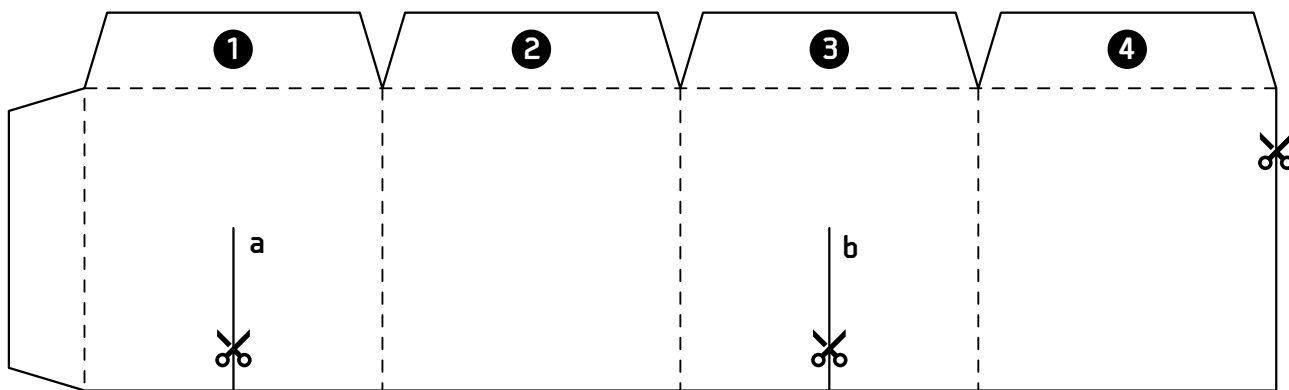

Scale Check Zone : 3 cm 3 inch

CHECK IF YOUR PRINT IS TRUE TO SIZE WITH THE SCALE CHECK. WITH A RULER, CHECK IF THE TWO LINES ARE 3CM AND 3 INCHES AS INDICATED.

H5 ULTIMATE COMPATIBILITY TESTER

Scale Check Zone : 3 cm 3 inch

CHECK IF YOUR PRINT IS TRUE TO SIZE WITH THE SCALE CHECK. WITH A RULER, CHECK IF THE TWO LINES ARE 3CM AND 3 INCHES AS INDICATED.

H5 ULTIMATE COMPATIBILITY TESTER

3 inch

Scale Check Zone : 

CHECK IF YOUR PRINT IS TRUE TO SIZE WITH THE SCALE CHECK. WITH A RULER, CHECK IF THE TWO LINES ARE 3CM AND 3 INCHES AS INDICATED.

H5 ULTIMATE COMPATIBILITY TESTER

Scale Check Zone :  3 cm  3 inch

CHECK IF YOUR PRINT IS TRUE TO SIZE WITH THE SCALE CHECK. WITH A RULER, CHECK IF THE TWO LINES ARE 3CM AND 3 INCHES AS INDICATED.