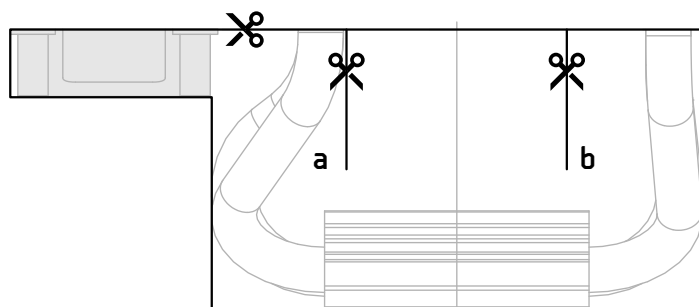

H5 ULTIMATE COMPATIBILITY TESTER

Scale Check Zone : 3 cm 3 inch

CHECK IF YOUR PRINT IS TRUE TO SIZE WITH THE SCALE CHECK. WITH A RULER, CHECK IF THE TWO LINES ARE 3CM AND 3 INCHES AS INDICATED.

H5 ULTIMATE COMPATIBILITY TESTER

Scale Check Zone : 3 cm 3 inch

CHECK IF YOUR PRINT IS TRUE TO SIZE WITH THE SCALE CHECK. WITH A RULER, CHECK IF THE TWO LINES ARE 3CM AND 3 INCHES AS INDICATED.

H5 ULTIMATE COMPATIBILITY TESTER

Scale Check Zone : 3 cm 3 inch

CHECK IF YOUR PRINT IS TRUE TO SIZE WITH THE SCALE CHECK. WITH A RULER, CHECK IF THE TWO LINES ARE 3CM AND 3 INCHES AS INDICATED.

H5 ULTIMATE COMPATIBILITY TESTER

3 inch

Scale Check Zone : 

CHECK IF YOUR PRINT IS TRUE TO SIZE WITH THE SCALE CHECK. WITH A RULER, CHECK IF THE TWO LINES ARE 3CM AND 3 INCHES AS INDICATED.

H5 ULTIMATE COMPATIBILITY TESTER

Scale Check Zone :  3 cm  3 inch

CHECK IF YOUR PRINT IS TRUE TO SIZE WITH THE SCALE CHECK. WITH A RULER, CHECK IF THE TWO LINES ARE 3CM AND 3 INCHES AS INDICATED.