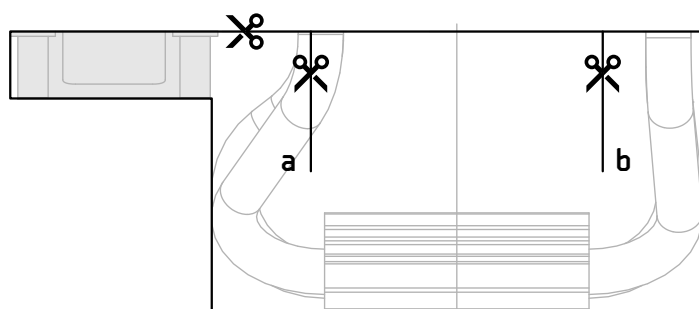

H5 ULTIMATE COMPATIBILITY TESTER

Scale Check Zone : 3 cm 3 inch

CHECK IF YOUR PRINT IS TRUE TO SIZE WITH THE SCALE CHECK. WITH A RULER, CHECK IF THE TWO LINES ARE 3CM AND 3 INCHES AS INDICATED.

H5 ULTIMATE COMPATIBILITY TESTER

Scale Check Zone : 3 cm 3 inch

CHECK IF YOUR PRINT IS TRUE TO SIZE WITH THE SCALE CHECK. WITH A RULER, CHECK IF THE TWO LINES ARE 3CM AND 3 INCHES AS INDICATED.

H5 ULTIMATE COMPATIBILITY TESTER

Scale Check Zone : 3 cm 3 inch

CHECK IF YOUR PRINT IS TRUE TO SIZE WITH THE SCALE CHECK. WITH A RULER, CHECK IF THE TWO LINES ARE 3CM AND 3 INCHES AS INDICATED.

H5 ULTIMATE COMPATIBILITY TESTER

3 inch

Scale Check Zone : 

CHECK IF YOUR PRINT IS TRUE TO SIZE WITH THE SCALE CHECK. WITH A RULER, CHECK IF THE TWO LINES ARE 3CM AND 3 INCHES AS INDICATED.

H5 ULTIMATE COMPATIBILITY TESTER

Scale Check Zone :  3 cm  3 inch

CHECK IF YOUR PRINT IS TRUE TO SIZE WITH THE SCALE CHECK. WITH A RULER, CHECK IF THE TWO LINES ARE 3CM AND 3 INCHES AS INDICATED.