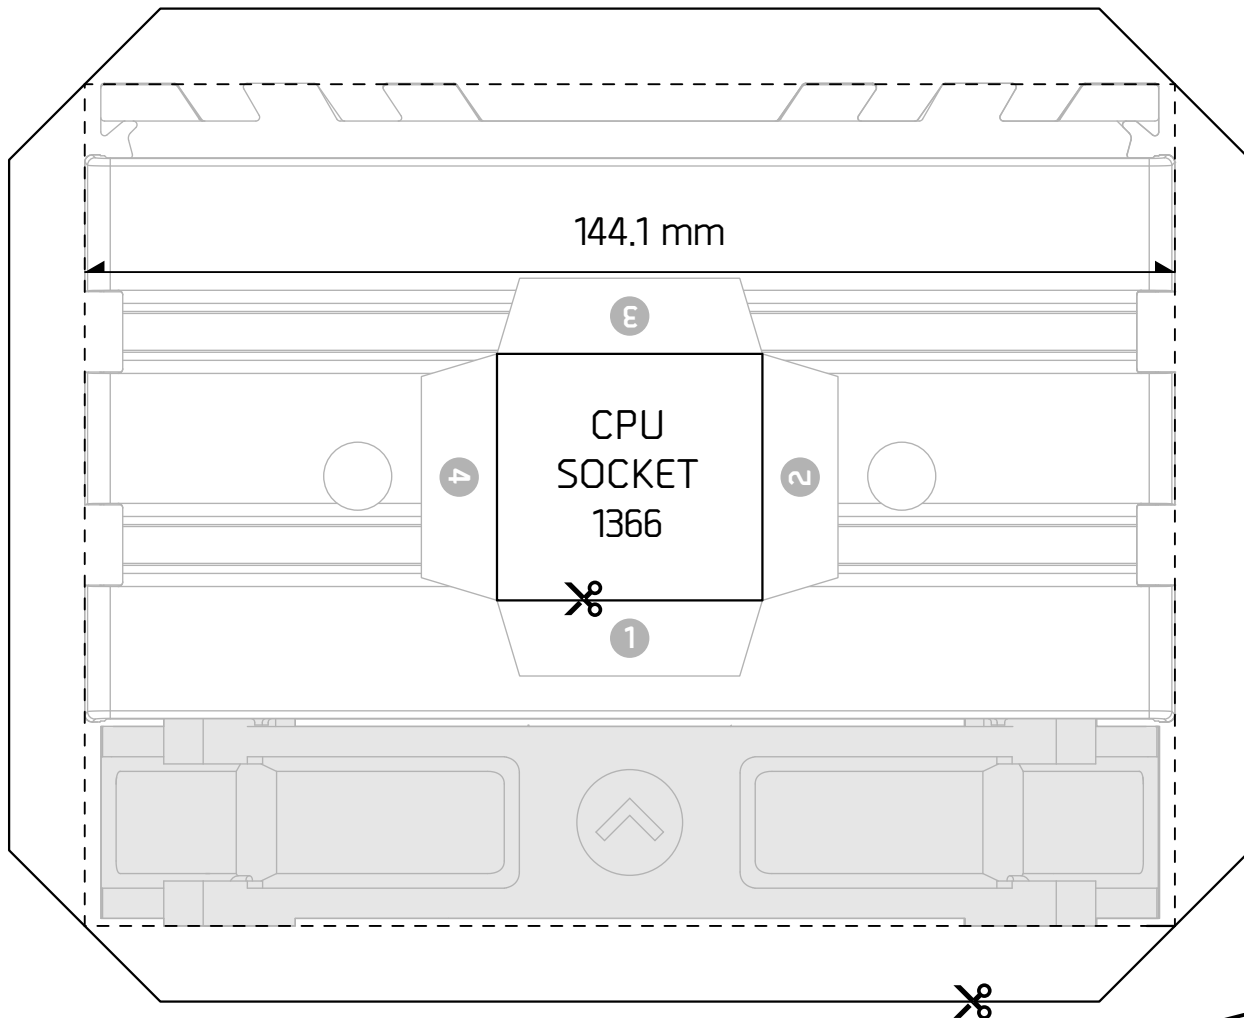

H5 ULTIMATE COMPATIBILITY TESTER

Scale Check Zone : 3 cm 3 inch

CHECK IF YOUR PRINT IS TRUE TO SIZE WITH THE SCALE CHECK. WITH A RULER, CHECK IF THE TWO LINES ARE 3CM AND 3 INCHES AS INDICATED.

H5 ULTIMATE COMPATIBILITY TESTER

Scale Check Zone : 3 cm 3 inch

CHECK IF YOUR PRINT IS TRUE TO SIZE WITH THE SCALE CHECK. WITH A RULER, CHECK IF THE TWO LINES ARE 3CM AND 3 INCHES AS INDICATED.

H5 ULTIMATE COMPATIBILITY TESTER

Scale Check Zone : 3 cm 3 inch

CHECK IF YOUR PRINT IS TRUE TO SIZE WITH THE SCALE CHECK. WITH A RULER, CHECK IF THE TWO LINES ARE 3CM AND 3 INCHES AS INDICATED.

H5 ULTIMATE COMPATIBILITY TESTER

3 inch

Scale Check Zone : 

CHECK IF YOUR PRINT IS TRUE TO SIZE WITH THE SCALE CHECK. WITH A RULER, CHECK IF THE TWO LINES ARE 3CM AND 3 INCHES AS INDICATED.

H5 ULTIMATE COMPATIBILITY TESTER

Scale Check Zone :  3 cm  3 inch

CHECK IF YOUR PRINT IS TRUE TO SIZE WITH THE SCALE CHECK. WITH A RULER, CHECK IF THE TWO LINES ARE 3CM AND 3 INCHES AS INDICATED.