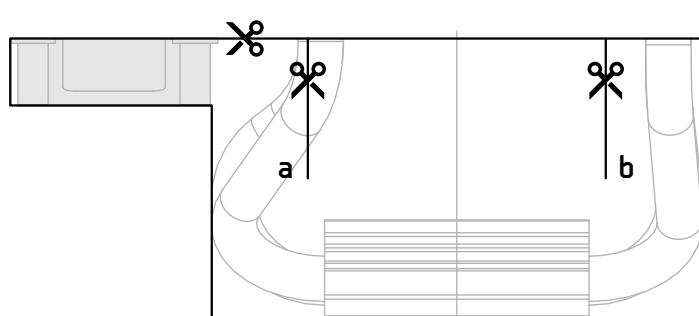

H5 ULTIMATE COMPATIBILITY TESTER

Scale Check Zone : 3 cm 3 inch

CHECK IF YOUR PRINT IS TRUE TO SIZE WITH THE SCALE CHECK. WITH A RULER, CHECK IF THE TWO LINES ARE 3CM AND 3 INCHES AS INDICATED.

H5 ULTIMATE COMPATIBILITY TESTER

Scale Check Zone : 3 cm 3 inch

CHECK IF YOUR PRINT IS TRUE TO SIZE WITH THE SCALE CHECK. WITH A RULER, CHECK IF THE TWO LINES ARE 3CM AND 3 INCHES AS INDICATED.

H5 ULTIMATE COMPATIBILITY TESTER

Scale Check Zone : 3 cm 3 inch

CHECK IF YOUR PRINT IS TRUE TO SIZE WITH THE SCALE CHECK. WITH A RULER, CHECK IF THE TWO LINES ARE 3CM AND 3 INCHES AS INDICATED.

H5 ULTIMATE COMPATIBILITY TESTER

3 inch

Scale Check Zone : 

CHECK IF YOUR PRINT IS TRUE TO SIZE WITH THE SCALE CHECK. WITH A RULER, CHECK IF THE TWO LINES ARE 3CM AND 3 INCHES AS INDICATED.

H5 ULTIMATE COMPATIBILITY TESTER

Scale Check Zone :  3 cm  3 inch

CHECK IF YOUR PRINT IS TRUE TO SIZE WITH THE SCALE CHECK. WITH A RULER, CHECK IF THE TWO LINES ARE 3CM AND 3 INCHES AS INDICATED.