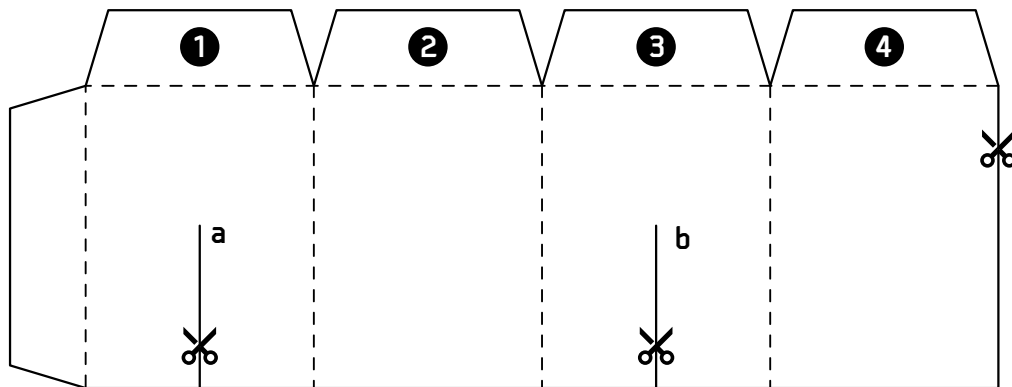

H5 ULTIMATE COMPATIBILITY TESTER

Scale Check Zone : 3 cm 3 inch

CHECK IF YOUR PRINT IS TRUE TO SIZE WITH THE SCALE CHECK. WITH A RULER, CHECK IF THE TWO LINES ARE 3CM AND 3 INCHES AS INDICATED.

H5 ULTIMATE COMPATIBILITY TESTER

Scale Check Zone : 3 cm 3 inch

CHECK IF YOUR PRINT IS TRUE TO SIZE WITH THE SCALE CHECK. WITH A RULER, CHECK IF THE TWO LINES ARE 3CM AND 3 INCHES AS INDICATED.

H5 ULTIMATE COMPATIBILITY TESTER

Scale Check Zone : 3 cm 3 inch

CHECK IF YOUR PRINT IS TRUE TO SIZE WITH THE SCALE CHECK. WITH A RULER, CHECK IF THE TWO LINES ARE 3CM AND 3 INCHES AS INDICATED.

H5 ULTIMATE COMPATIBILITY TESTER

3 inch

Scale Check Zone : 

CHECK IF YOUR PRINT IS TRUE TO SIZE WITH THE SCALE CHECK. WITH A RULER, CHECK IF THE TWO LINES ARE 3CM AND 3 INCHES AS INDICATED.

H5 ULTIMATE COMPATIBILITY TESTER

Scale Check Zone :  3 cm  3 inch

CHECK IF YOUR PRINT IS TRUE TO SIZE WITH THE SCALE CHECK. WITH A RULER, CHECK IF THE TWO LINES ARE 3CM AND 3 INCHES AS INDICATED.