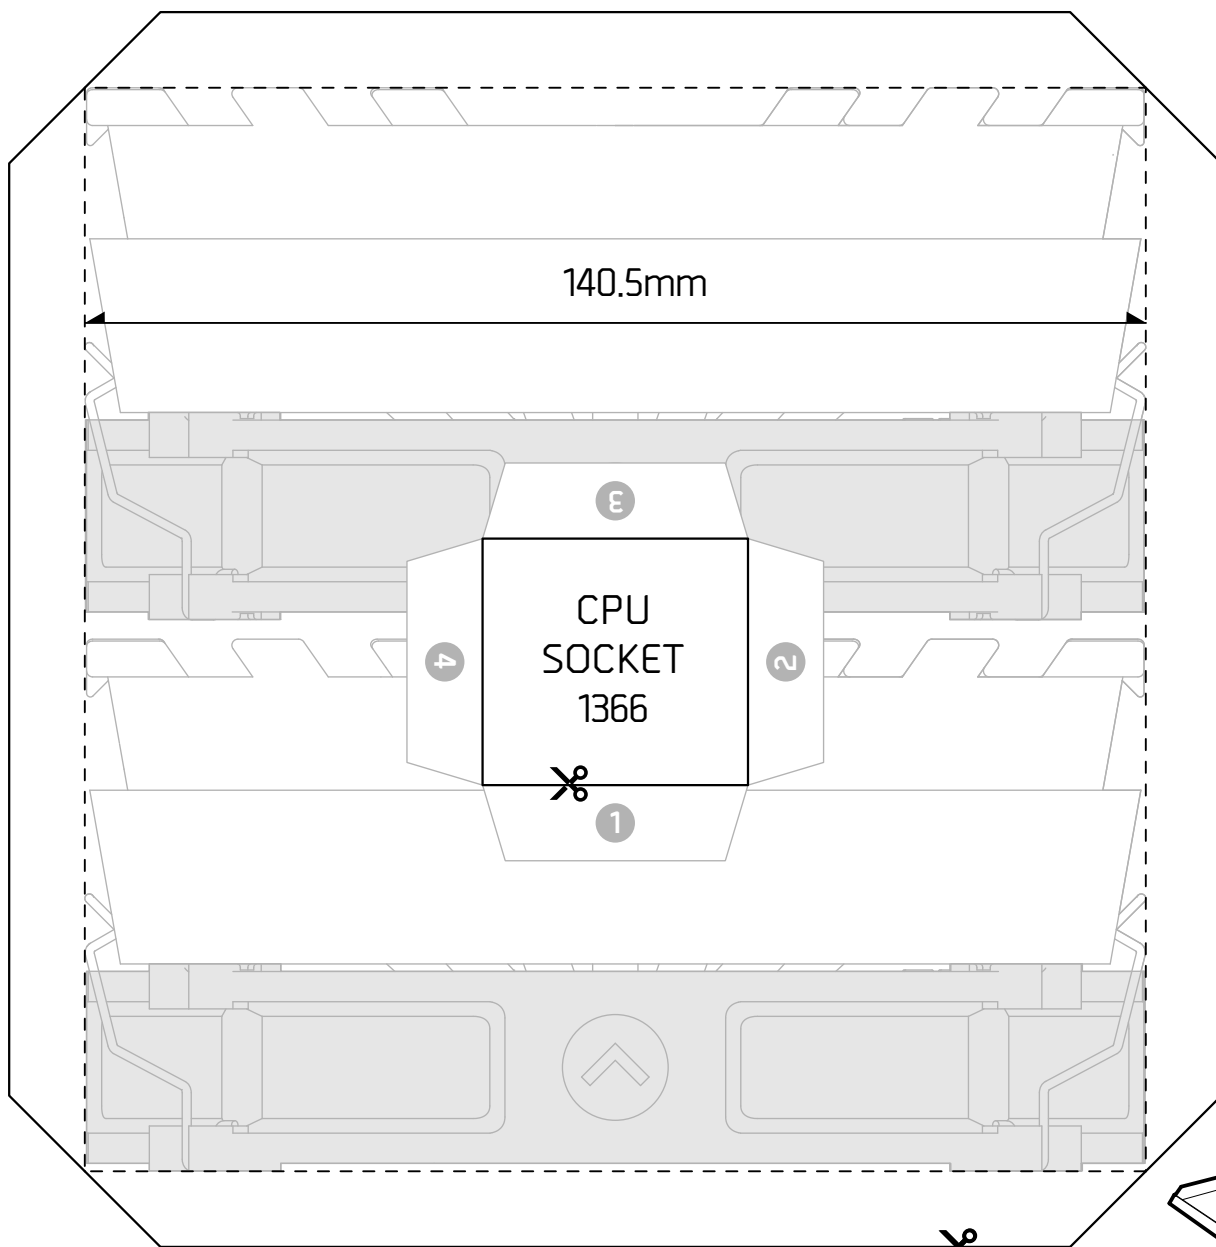

# R1 ULTIMATE COMPATIBILITY TESTER

Scale Check Zone :  3 cm  3 inch

CHECK IF YOUR PRINT IS TRUE TO SIZE WITH THE SCALE CHECK. WITH A RULER, CHECK IF THE TWO LINES ARE 3CM AND 3 INCHES AS INDICATED.