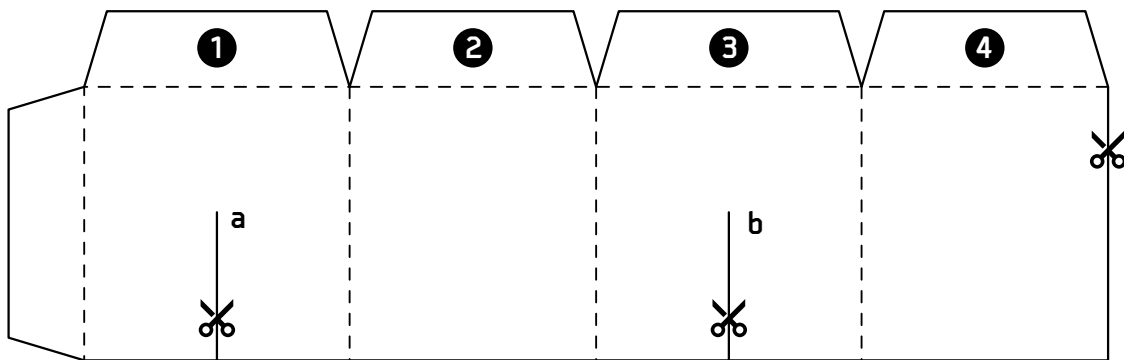

# R1 ULTIMATE COMPATIBILITY TESTER

Scale Check Zone :  3 cm  3 inch

CHECK IF YOUR PRINT IS TRUE TO SIZE WITH THE SCALE CHECK. WITH A RULER, CHECK IF THE TWO LINES ARE 3CM AND 3 INCHES AS INDICATED.