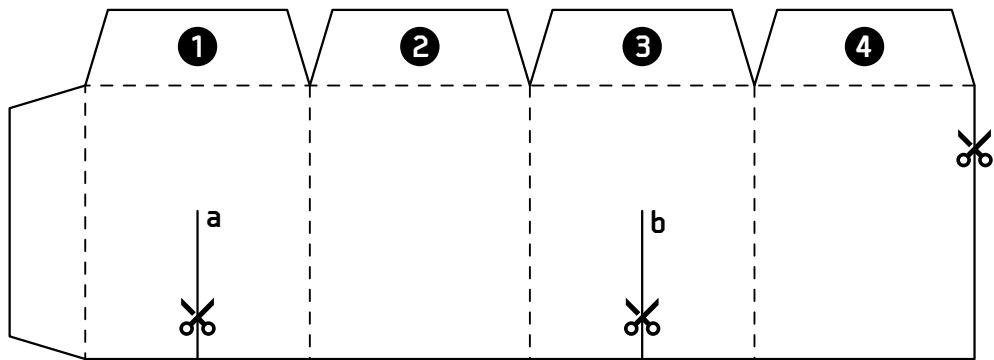

R1 ULTIMATE COMPATIBILITY TESTER

Scale Check Zone :  3 cm  3 inch

 CHECK IF YOUR PRINT IS TRUE TO SIZE WITH THE SCALE CHECK. WITH A RULER, CHECK IF THE TWO LINES ARE 3CM AND 3 INCHES AS INDICATED.

R1 ULTIMATE COMPATIBILITY TESTER

Scale Check Zone : 3 cm 3 inch

CHECK IF YOUR PRINT IS TRUE TO SIZE WITH THE SCALE CHECK. WITH A RULER, CHECK IF THE TWO LINES ARE 3CM AND 3 INCHES AS INDICATED.

R1 ULTIMATE COMPATIBILITY TESTER

Scale Check Zone :  3 cm  3 inch

 CHECK IF YOUR PRINT IS TRUE TO SIZE WITH THE SCALE CHECK. WITH A RULER, CHECK IF THE TWO LINES ARE 3CM AND 3 INCHES AS INDICATED.

R1 ULTIMATE COMPATIBILITY TESTER

Scale Check Zone :  3 cm  3 inch

CHECK IF YOUR PRINT IS TRUE TO SIZE WITH THE SCALE CHECK. WITH A RULER, CHECK IF THE TWO LINES ARE 3CM AND 3 INCHES AS INDICATED.

R1 ULTIMATE COMPATIBILITY TESTER

Scale Check Zone : 3 cm 3 inch

CHECK IF YOUR PRINT IS TRUE TO SIZE WITH THE SCALE CHECK. WITH A RULER, CHECK IF THE TWO LINES ARE 3CM AND 3 INCHES AS INDICATED.