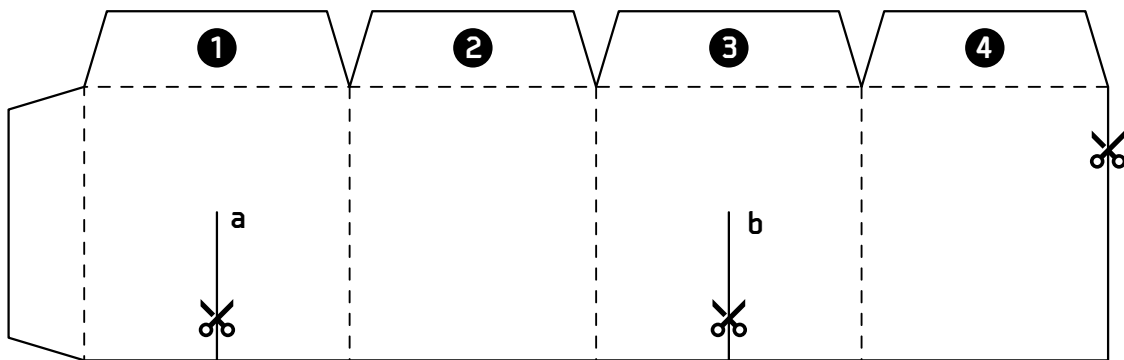

R1 ULTIMATE COMPATIBILITY TESTER

Scale Check Zone :  3 cm  3 inch

 CHECK IF YOUR PRINT IS TRUE TO SIZE WITH THE SCALE CHECK. WITH A RULER, CHECK IF THE TWO LINES ARE 3CM AND 3 INCHES AS INDICATED.

R1 ULTIMATE COMPATIBILITY TESTER

Scale Check Zone : 3 cm 3 inch

CHECK IF YOUR PRINT IS TRUE TO SIZE WITH THE SCALE CHECK. WITH A RULER, CHECK IF THE TWO LINES ARE 3CM AND 3 INCHES AS INDICATED.

R1 ULTIMATE COMPATIBILITY TESTER

Scale Check Zone :  3 cm  3 inch

 CHECK IF YOUR PRINT IS TRUE TO SIZE WITH THE SCALE CHECK. WITH A RULER, CHECK IF THE TWO LINES ARE 3CM AND 3 INCHES AS INDICATED.

R1 ULTIMATE COMPATIBILITY TESTER

Scale Check Zone :  3 cm  3 inch

CHECK IF YOUR PRINT IS TRUE TO SIZE WITH THE SCALE CHECK. WITH A RULER, CHECK IF THE TWO LINES ARE 3CM AND 3 INCHES AS INDICATED.

R1 ULTIMATE COMPATIBILITY TESTER

Scale Check Zone : 3 cm 3 inch

CHECK IF YOUR PRINT IS TRUE TO SIZE WITH THE SCALE CHECK. WITH A RULER, CHECK IF THE TWO LINES ARE 3CM AND 3 INCHES AS INDICATED.