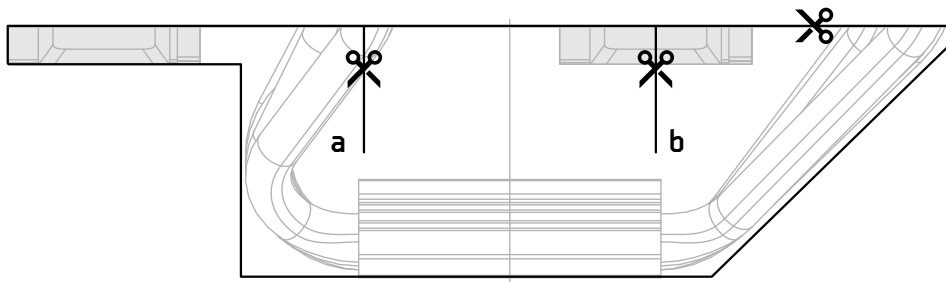

R1 ULTIMATE COMPATIBILITY TESTER

Scale Check Zone :  3 cm  3 inch

 CHECK IF YOUR PRINT IS TRUE TO SIZE WITH THE SCALE CHECK. WITH A RULER, CHECK IF THE TWO LINES ARE 3CM AND 3 INCHES AS INDICATED.

R1 ULTIMATE COMPATIBILITY TESTER

Scale Check Zone : 3 cm 3 inch

CHECK IF YOUR PRINT IS TRUE TO SIZE WITH THE SCALE CHECK. WITH A RULER, CHECK IF THE TWO LINES ARE 3CM AND 3 INCHES AS INDICATED.

R1 ULTIMATE COMPATIBILITY TESTER

Scale Check Zone :  3 cm  3 inch

 CHECK IF YOUR PRINT IS TRUE TO SIZE WITH THE SCALE CHECK. WITH A RULER, CHECK IF THE TWO LINES ARE 3CM AND 3 INCHES AS INDICATED.

R1 ULTIMATE COMPATIBILITY TESTER

Scale Check Zone :  3 cm  3 inch

CHECK IF YOUR PRINT IS TRUE TO SIZE WITH THE SCALE CHECK. WITH A RULER, CHECK IF THE TWO LINES ARE 3CM AND 3 INCHES AS INDICATED.

R1 ULTIMATE COMPATIBILITY TESTER

Scale Check Zone : 3 cm 3 inch

CHECK IF YOUR PRINT IS TRUE TO SIZE WITH THE SCALE CHECK. WITH A RULER, CHECK IF THE TWO LINES ARE 3CM AND 3 INCHES AS INDICATED.