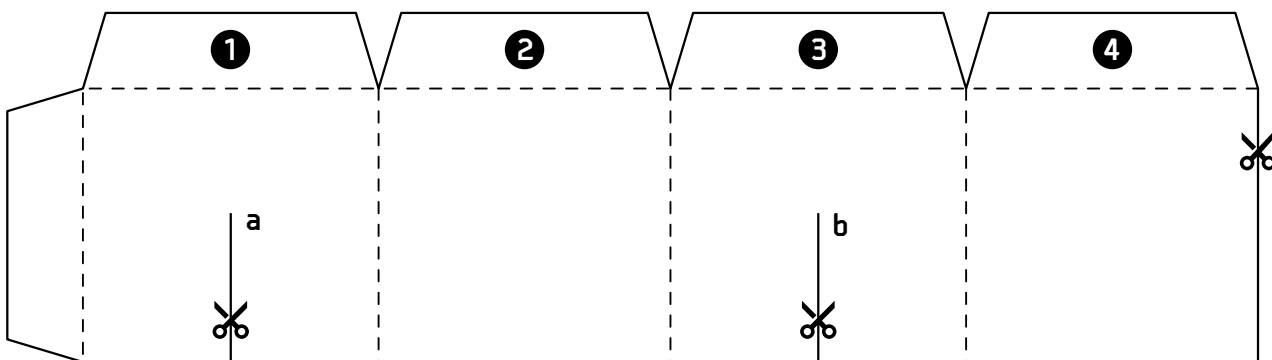

R1 ULTIMATE COMPATIBILITY TESTER

Scale Check Zone :  3 cm  3 inch

 CHECK IF YOUR PRINT IS TRUE TO SIZE WITH THE SCALE CHECK. WITH A RULER, CHECK IF THE TWO LINES ARE 3CM AND 3 INCHES AS INDICATED.

R1 ULTIMATE COMPATIBILITY TESTER

Scale Check Zone : 3 cm 3 inch

CHECK IF YOUR PRINT IS TRUE TO SIZE WITH THE SCALE CHECK. WITH A RULER, CHECK IF THE TWO LINES ARE 3CM AND 3 INCHES AS INDICATED.

R1 ULTIMATE COMPATIBILITY TESTER

Scale Check Zone :  3 cm  3 inch

 CHECK IF YOUR PRINT IS TRUE TO SIZE WITH THE SCALE CHECK. WITH A RULER, CHECK IF THE TWO LINES ARE 3CM AND 3 INCHES AS INDICATED.

R1 ULTIMATE COMPATIBILITY TESTER

Scale Check Zone :  3 cm  3 inch

CHECK IF YOUR PRINT IS TRUE TO SIZE WITH THE SCALE CHECK. WITH A RULER, CHECK IF THE TWO LINES ARE 3CM AND 3 INCHES AS INDICATED.

R1 ULTIMATE COMPATIBILITY TESTER

Scale Check Zone : 3 cm 3 inch

CHECK IF YOUR PRINT IS TRUE TO SIZE WITH THE SCALE CHECK. WITH A RULER, CHECK IF THE TWO LINES ARE 3CM AND 3 INCHES AS INDICATED.