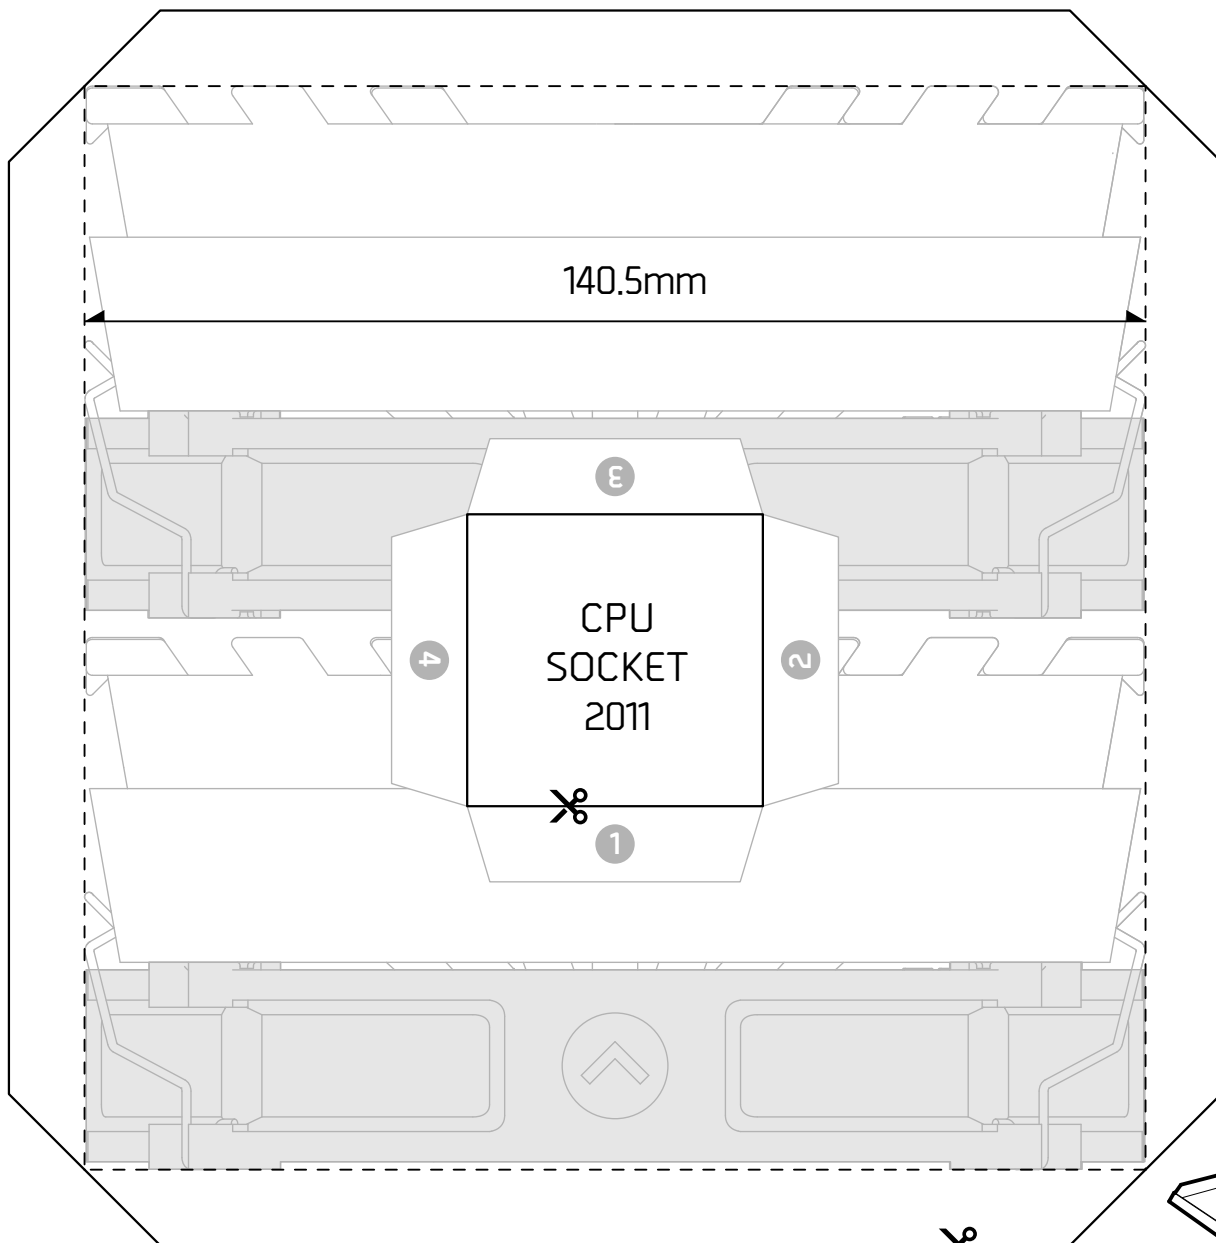

R1 ULTIMATE COMPATIBILITY TESTER

Scale Check Zone :  3 cm  3 inch

 CHECK IF YOUR PRINT IS TRUE TO SIZE WITH THE SCALE CHECK. WITH A RULER, CHECK IF THE TWO LINES ARE 3CM AND 3 INCHES AS INDICATED.

R1 ULTIMATE COMPATIBILITY TESTER

Scale Check Zone : 3 cm 3 inch

CHECK IF YOUR PRINT IS TRUE TO SIZE WITH THE SCALE CHECK. WITH A RULER, CHECK IF THE TWO LINES ARE 3CM AND 3 INCHES AS INDICATED.

R1 ULTIMATE COMPATIBILITY TESTER

Scale Check Zone :  3 cm  3 inch

 CHECK IF YOUR PRINT IS TRUE TO SIZE WITH THE SCALE CHECK. WITH A RULER, CHECK IF THE TWO LINES ARE 3CM AND 3 INCHES AS INDICATED.

R1 ULTIMATE COMPATIBILITY TESTER

Scale Check Zone :  3 cm  3 inch

CHECK IF YOUR PRINT IS TRUE TO SIZE WITH THE SCALE CHECK. WITH A RULER, CHECK IF THE TWO LINES ARE 3CM AND 3 INCHES AS INDICATED.

R1 ULTIMATE COMPATIBILITY TESTER

Scale Check Zone : 3 cm 3 inch

CHECK IF YOUR PRINT IS TRUE TO SIZE WITH THE SCALE CHECK. WITH A RULER, CHECK IF THE TWO LINES ARE 3CM AND 3 INCHES AS INDICATED.