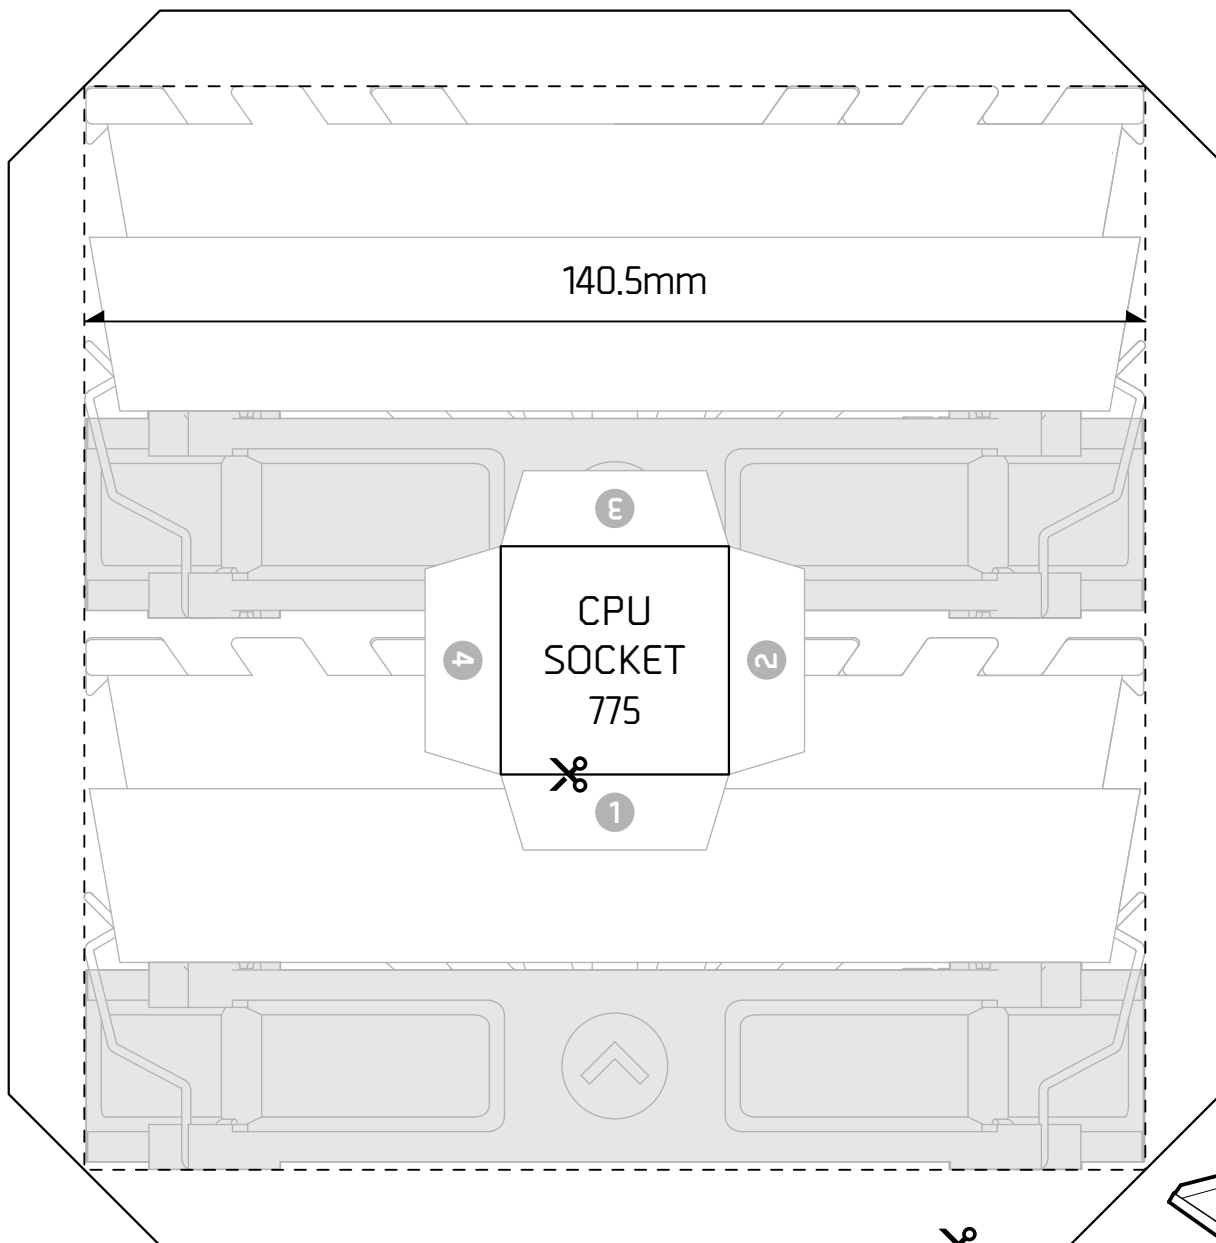

R1 ULTIMATE COMPATIBILITY TESTER

Scale Check Zone :  3 cm  3 inch

 CHECK IF YOUR PRINT IS TRUE TO SIZE WITH THE SCALE CHECK. WITH A RULER, CHECK IF THE TWO LINES ARE 3CM AND 3 INCHES AS INDICATED.

R1 ULTIMATE COMPATIBILITY TESTER

Scale Check Zone : 3 cm 3 inch

CHECK IF YOUR PRINT IS TRUE TO SIZE WITH THE SCALE CHECK. WITH A RULER, CHECK IF THE TWO LINES ARE 3CM AND 3 INCHES AS INDICATED.

R1 ULTIMATE COMPATIBILITY TESTER

Scale Check Zone :  3 cm  3 inch

 CHECK IF YOUR PRINT IS TRUE TO SIZE WITH THE SCALE CHECK. WITH A RULER, CHECK IF THE TWO LINES ARE 3CM AND 3 INCHES AS INDICATED.

R1 ULTIMATE COMPATIBILITY TESTER

Scale Check Zone :  3 cm  3 inch

CHECK IF YOUR PRINT IS TRUE TO SIZE WITH THE SCALE CHECK. WITH A RULER, CHECK IF THE TWO LINES ARE 3CM AND 3 INCHES AS INDICATED.

R1 ULTIMATE COMPATIBILITY TESTER

Scale Check Zone : 3 cm 3 inch

CHECK IF YOUR PRINT IS TRUE TO SIZE WITH THE SCALE CHECK. WITH A RULER, CHECK IF THE TWO LINES ARE 3CM AND 3 INCHES AS INDICATED.