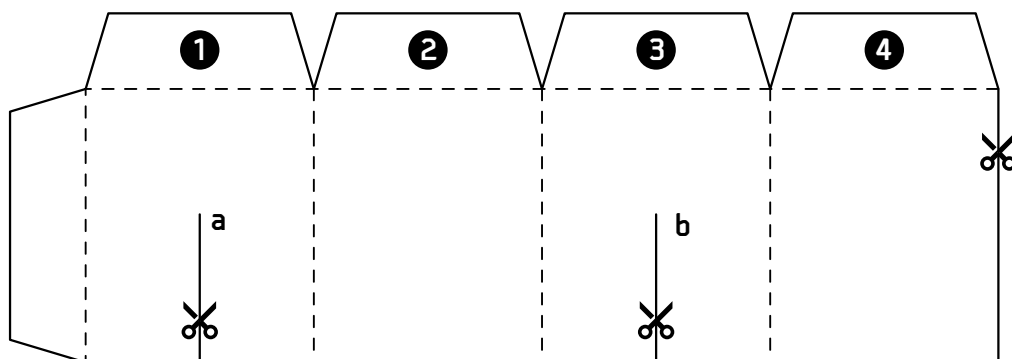

R1 ULTIMATE COMPATIBILITY TESTER

Scale Check Zone :  3 cm  3 inch

 CHECK IF YOUR PRINT IS TRUE TO SIZE WITH THE SCALE CHECK. WITH A RULER, CHECK IF THE TWO LINES ARE 3CM AND 3 INCHES AS INDICATED.

R1 ULTIMATE COMPATIBILITY TESTER

Scale Check Zone : 3 cm 3 inch

CHECK IF YOUR PRINT IS TRUE TO SIZE WITH THE SCALE CHECK. WITH A RULER, CHECK IF THE TWO LINES ARE 3CM AND 3 INCHES AS INDICATED.

R1 ULTIMATE COMPATIBILITY TESTER

Scale Check Zone :  3 cm  3 inch

 CHECK IF YOUR PRINT IS TRUE TO SIZE WITH THE SCALE CHECK. WITH A RULER, CHECK IF THE TWO LINES ARE 3CM AND 3 INCHES AS INDICATED.

R1 ULTIMATE COMPATIBILITY TESTER

Scale Check Zone :  3 cm  3 inch

CHECK IF YOUR PRINT IS TRUE TO SIZE WITH THE SCALE CHECK. WITH A RULER, CHECK IF THE TWO LINES ARE 3CM AND 3 INCHES AS INDICATED.

R1 ULTIMATE COMPATIBILITY TESTER

Scale Check Zone : 3 cm 3 inch

CHECK IF YOUR PRINT IS TRUE TO SIZE WITH THE SCALE CHECK. WITH A RULER, CHECK IF THE TWO LINES ARE 3CM AND 3 INCHES AS INDICATED.