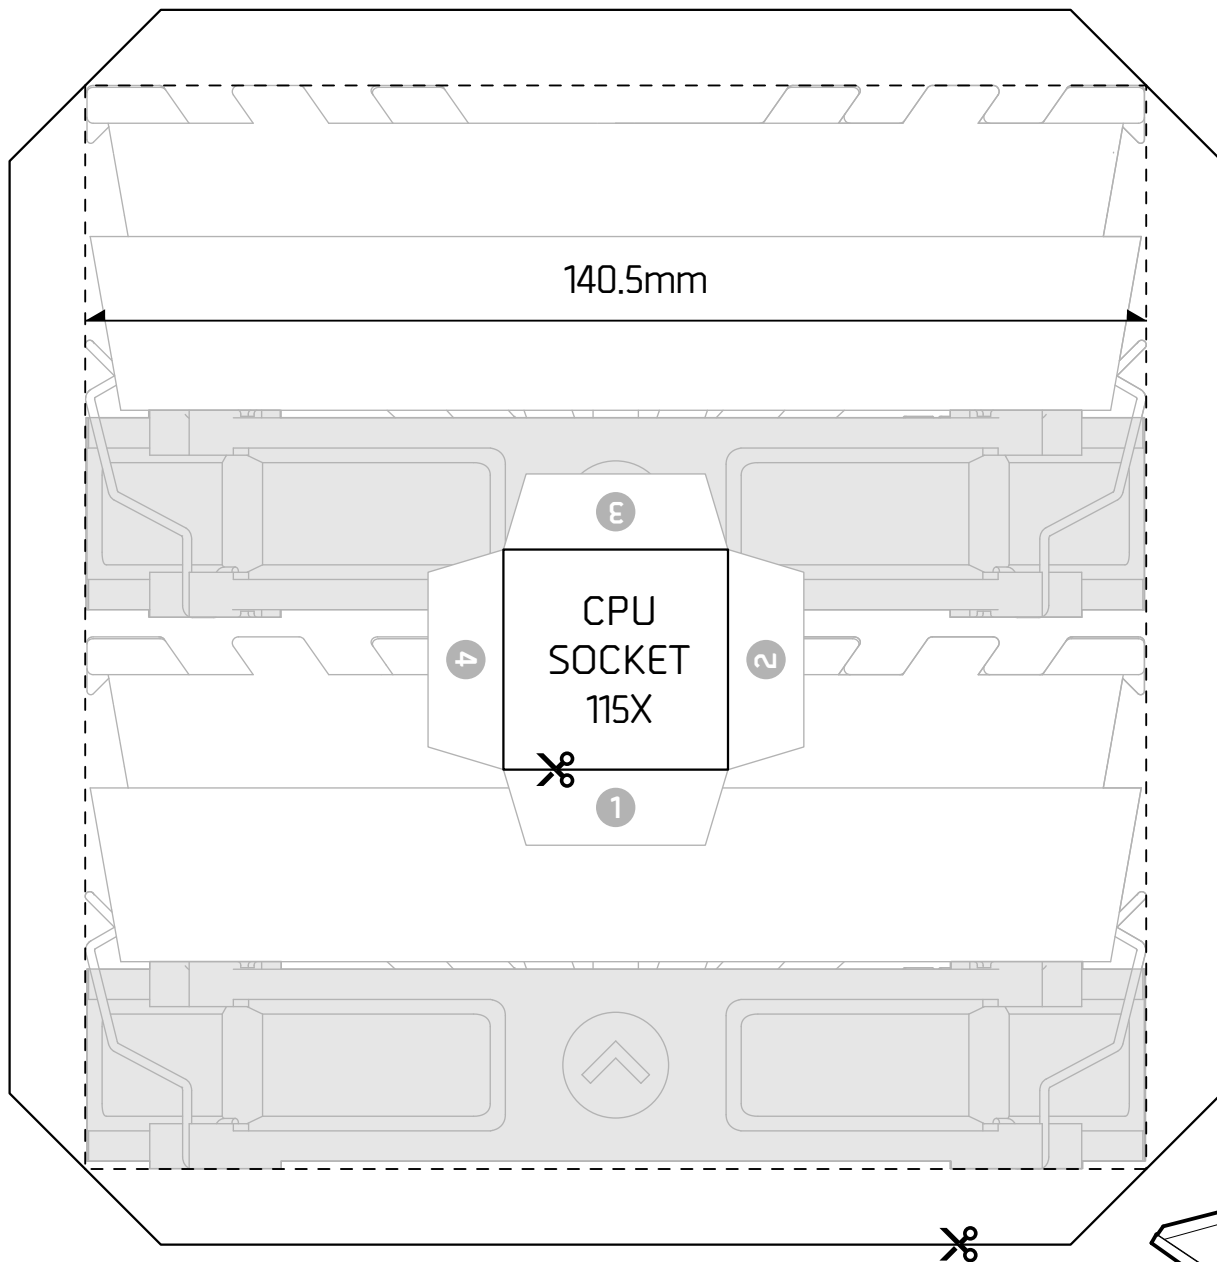

R1 ULTIMATE COMPATIBILITY TESTER

Scale Check Zone :  3 cm  3 inch

 CHECK IF YOUR PRINT IS TRUE TO SIZE WITH THE SCALE CHECK. WITH A RULER, CHECK IF THE TWO LINES ARE 3CM AND 3 INCHES AS INDICATED.

R1 ULTIMATE COMPATIBILITY TESTER

Scale Check Zone : 3 cm 3 inch

CHECK IF YOUR PRINT IS TRUE TO SIZE WITH THE SCALE CHECK. WITH A RULER, CHECK IF THE TWO LINES ARE 3CM AND 3 INCHES AS INDICATED.

R1 ULTIMATE COMPATIBILITY TESTER

Scale Check Zone :  3 cm  3 inch

 CHECK IF YOUR PRINT IS TRUE TO SIZE WITH THE SCALE CHECK. WITH A RULER, CHECK IF THE TWO LINES ARE 3CM AND 3 INCHES AS INDICATED.

R1 ULTIMATE COMPATIBILITY TESTER

Scale Check Zone :  3 cm  3 inch

CHECK IF YOUR PRINT IS TRUE TO SIZE WITH THE SCALE CHECK. WITH A RULER, CHECK IF THE TWO LINES ARE 3CM AND 3 INCHES AS INDICATED.

R1 ULTIMATE COMPATIBILITY TESTER

Scale Check Zone : 3 cm 3 inch

CHECK IF YOUR PRINT IS TRUE TO SIZE WITH THE SCALE CHECK. WITH A RULER, CHECK IF THE TWO LINES ARE 3CM AND 3 INCHES AS INDICATED.