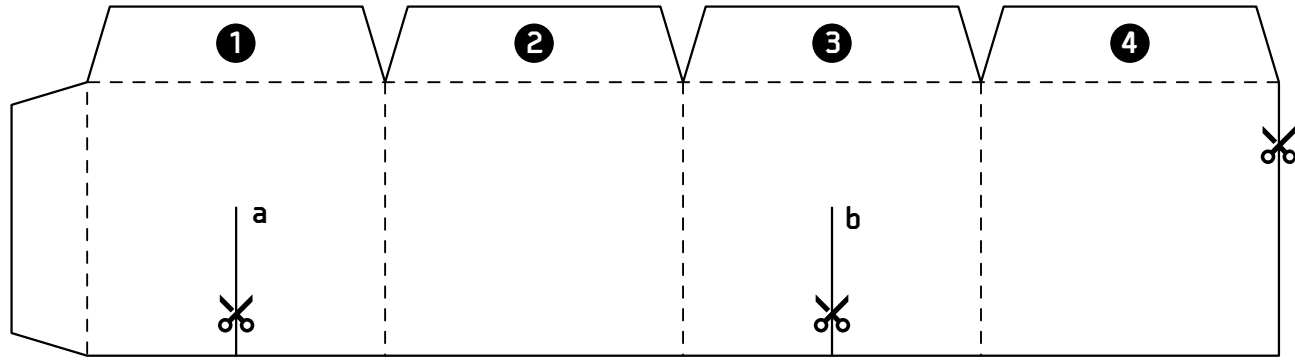

Scale Check Zone : 3 cm 3 inch

CHECK IF YOUR PRINT IS TRUE TO SIZE WITH THE SCALE CHECK. WITH A RULER, CHECK IF THE TWO LINES ARE 3CM AND 3 INCHES AS INDICATED.

R1 ULTIMATE COMPATIBILITY TESTER

Scale Check Zone :  3 cm  3 inch

 CHECK IF YOUR PRINT IS TRUE TO SIZE WITH THE SCALE CHECK. WITH A RULER, CHECK IF THE TWO LINES ARE 3CM AND 3 INCHES AS INDICATED.

R1 ULTIMATE COMPATIBILITY TESTER

Scale Check Zone :  3 cm  3 inch

CHECK IF YOUR PRINT IS TRUE TO SIZE WITH THE SCALE CHECK. WITH A RULER, CHECK IF THE TWO LINES ARE 3CM AND 3 INCHES AS INDICATED.

R1 ULTIMATE COMPATIBILITY TESTER

Scale Check Zone : 3 cm 3 inch

CHECK IF YOUR PRINT IS TRUE TO SIZE WITH THE SCALE CHECK. WITH A RULER, CHECK IF THE TWO LINES ARE 3CM AND 3 INCHES AS INDICATED.