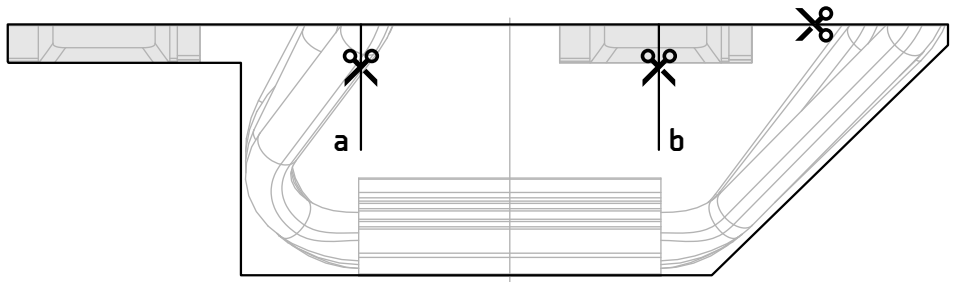

R1 ULTIMATE COMPATIBILITY TESTER

Scale Check Zone :  3 cm  3 inch

 CHECK IF YOUR PRINT IS TRUE TO SIZE WITH THE SCALE CHECK. WITH A RULER, CHECK IF THE TWO LINES ARE 3CM AND 3 INCHES AS INDICATED.

R1 ULTIMATE COMPATIBILITY TESTER

Scale Check Zone : 3 cm 3 inch

CHECK IF YOUR PRINT IS TRUE TO SIZE WITH THE SCALE CHECK. WITH A RULER, CHECK IF THE TWO LINES ARE 3CM AND 3 INCHES AS INDICATED.

R1 ULTIMATE COMPATIBILITY TESTER

Scale Check Zone :  3 cm  3 inch

 CHECK IF YOUR PRINT IS TRUE TO SIZE WITH THE SCALE CHECK. WITH A RULER, CHECK IF THE TWO LINES ARE 3CM AND 3 INCHES AS INDICATED.

R1 ULTIMATE COMPATIBILITY TESTER

Scale Check Zone :  3 cm  3 inch

CHECK IF YOUR PRINT IS TRUE TO SIZE WITH THE SCALE CHECK. WITH A RULER, CHECK IF THE TWO LINES ARE 3CM AND 3 INCHES AS INDICATED.

R1 ULTIMATE COMPATIBILITY TESTER

Scale Check Zone : 3 cm 3 inch

CHECK IF YOUR PRINT IS TRUE TO SIZE WITH THE SCALE CHECK. WITH A RULER, CHECK IF THE TWO LINES ARE 3CM AND 3 INCHES AS INDICATED.