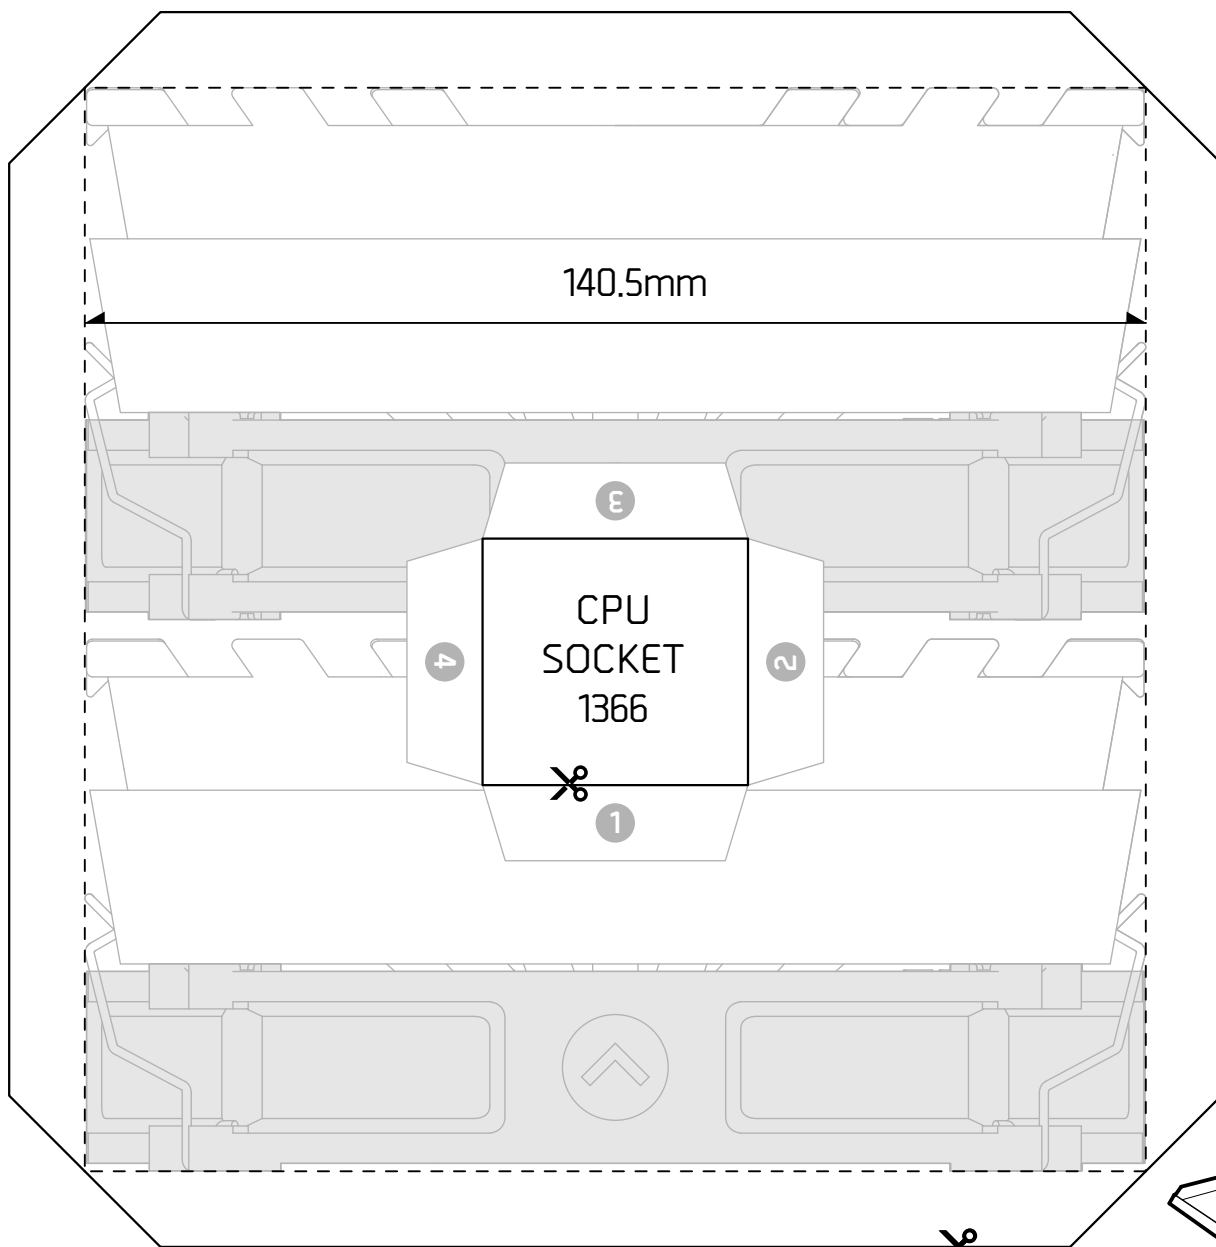

R1 ULTIMATE COMPATIBILITY TESTER

Scale Check Zone :  3 cm  3 inch

 CHECK IF YOUR PRINT IS TRUE TO SIZE WITH THE SCALE CHECK. WITH A RULER, CHECK IF THE TWO LINES ARE 3CM AND 3 INCHES AS INDICATED.

R1 ULTIMATE COMPATIBILITY TESTER

Scale Check Zone : 3 cm 3 inch

CHECK IF YOUR PRINT IS TRUE TO SIZE WITH THE SCALE CHECK. WITH A RULER, CHECK IF THE TWO LINES ARE 3CM AND 3 INCHES AS INDICATED.

R1 ULTIMATE COMPATIBILITY TESTER

Scale Check Zone :  3 cm  3 inch

 CHECK IF YOUR PRINT IS TRUE TO SIZE WITH THE SCALE CHECK. WITH A RULER, CHECK IF THE TWO LINES ARE 3CM AND 3 INCHES AS INDICATED.

R1 ULTIMATE COMPATIBILITY TESTER

Scale Check Zone :  3 cm  3 inch

CHECK IF YOUR PRINT IS TRUE TO SIZE WITH THE SCALE CHECK. WITH A RULER, CHECK IF THE TWO LINES ARE 3CM AND 3 INCHES AS INDICATED.

R1 ULTIMATE COMPATIBILITY TESTER

Scale Check Zone : 3 cm 3 inch

CHECK IF YOUR PRINT IS TRUE TO SIZE WITH THE SCALE CHECK. WITH A RULER, CHECK IF THE TWO LINES ARE 3CM AND 3 INCHES AS INDICATED.