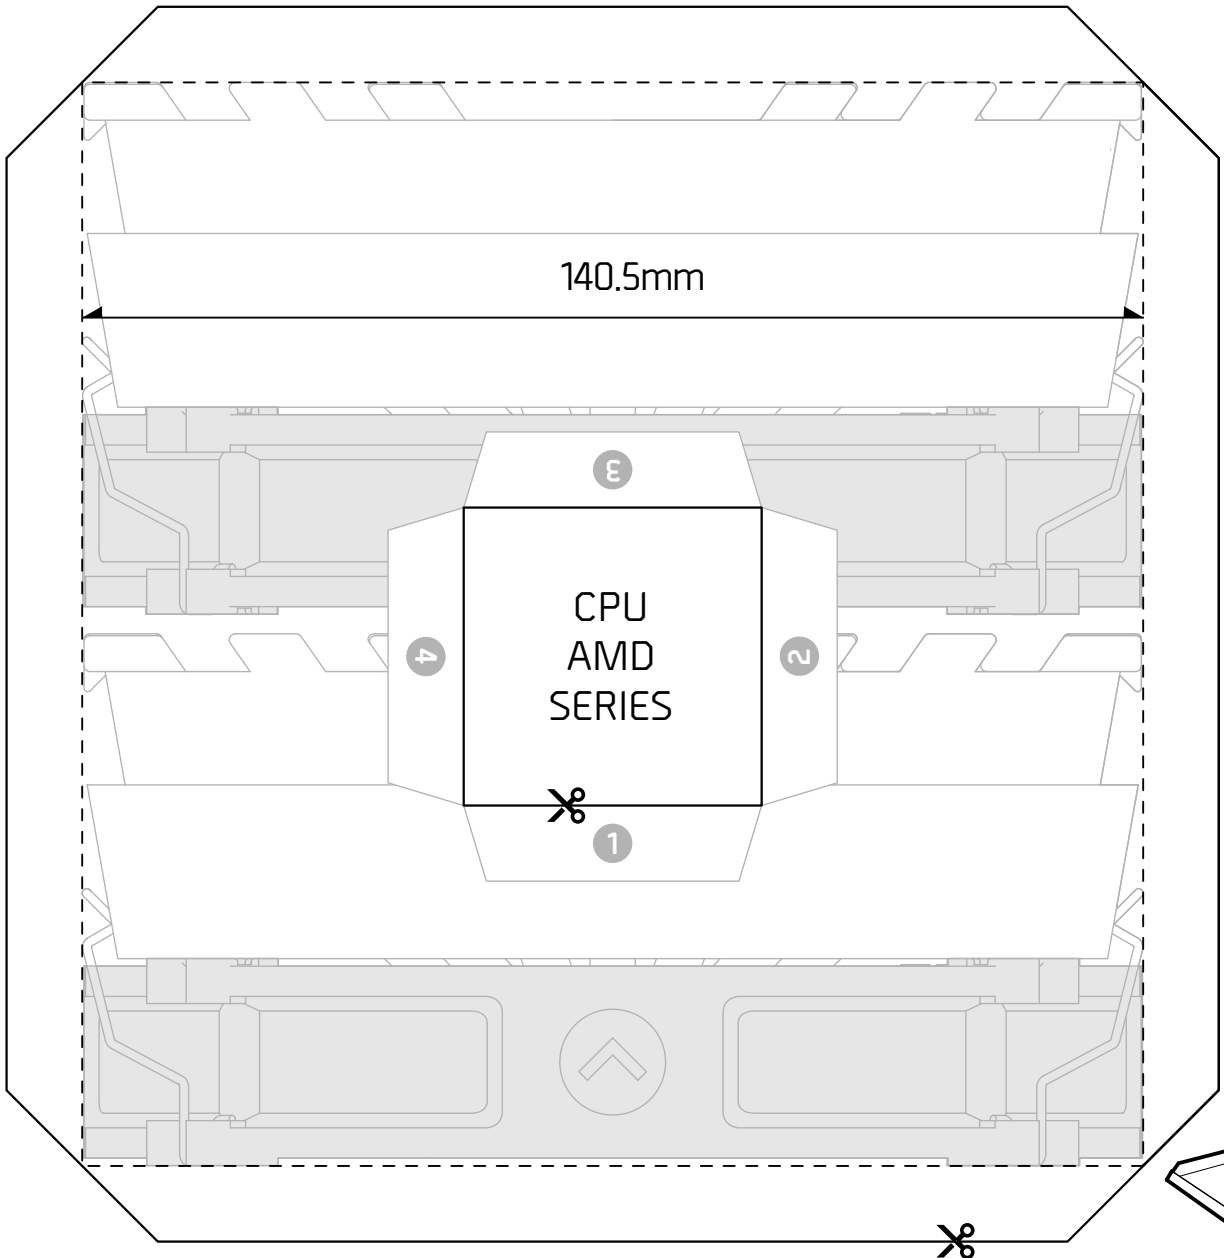

R1 ULTIMATE COMPATIBILITY TESTER

Scale Check Zone :  3 cm  3 inch

 CHECK IF YOUR PRINT IS TRUE TO SIZE WITH THE SCALE CHECK. WITH A RULER, CHECK IF THE TWO LINES ARE 3CM AND 3 INCHES AS INDICATED.

R1 ULTIMATE COMPATIBILITY TESTER

Scale Check Zone : 3 cm 3 inch

CHECK IF YOUR PRINT IS TRUE TO SIZE WITH THE SCALE CHECK. WITH A RULER, CHECK IF THE TWO LINES ARE 3CM AND 3 INCHES AS INDICATED.

R1 ULTIMATE COMPATIBILITY TESTER

Scale Check Zone :  3 cm  3 inch

 CHECK IF YOUR PRINT IS TRUE TO SIZE WITH THE SCALE CHECK. WITH A RULER, CHECK IF THE TWO LINES ARE 3CM AND 3 INCHES AS INDICATED.

R1 ULTIMATE COMPATIBILITY TESTER

Scale Check Zone :  3 cm  3 inch

CHECK IF YOUR PRINT IS TRUE TO SIZE WITH THE SCALE CHECK. WITH A RULER, CHECK IF THE TWO LINES ARE 3CM AND 3 INCHES AS INDICATED.

R1 ULTIMATE COMPATIBILITY TESTER

Scale Check Zone : 3 cm 3 inch

CHECK IF YOUR PRINT IS TRUE TO SIZE WITH THE SCALE CHECK. WITH A RULER, CHECK IF THE TWO LINES ARE 3CM AND 3 INCHES AS INDICATED.